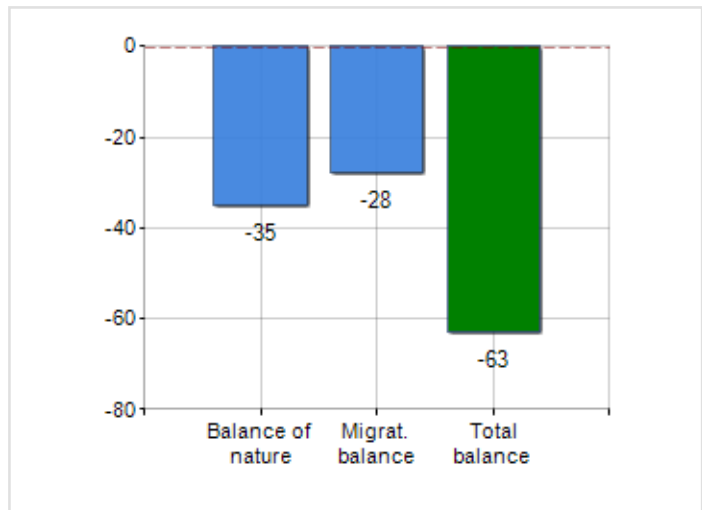

Territorial extension of **Municipality of LARINO** and related population density, population per gender and number of households, average age and incidence of foreigners

TERRITORY

Region	Molise
Province	Campobasso
Sign Province	CB
Hamlet of the municipality	4
Surface (Km2)	88.77
Population density (Inhabitants/Kmq)	74.4

DEMOGRAPHIC DATA (YEAR 2019)

Inhabitants (N.)	6,606
Families (N.)	2,795
Males (%)	49.4
Females (%)	50.6
Foreigners (%)	4.2
Average age (years)	46.1
Average annual variation (2014/2019)	-0.75

MALES, FEMALES AND FOREIGNERS INCIDENCE (YEAR 2019)

DEMOGRAPHIC BALANCE (YEAR 2019)

Balance of nature ^[1], Migrat. balance ^[2]

△ Balance of nature = Births - Deaths

△ Migration balance = Registered - Deleted

Rankings Municipality of larino

is on 7° place among 136 municipalities in region by demographic size

is on 1896° place among 7903 municipalities in ITALY by demographic size

is on 4270° place among 7903 municipalities in ITALY per average age
