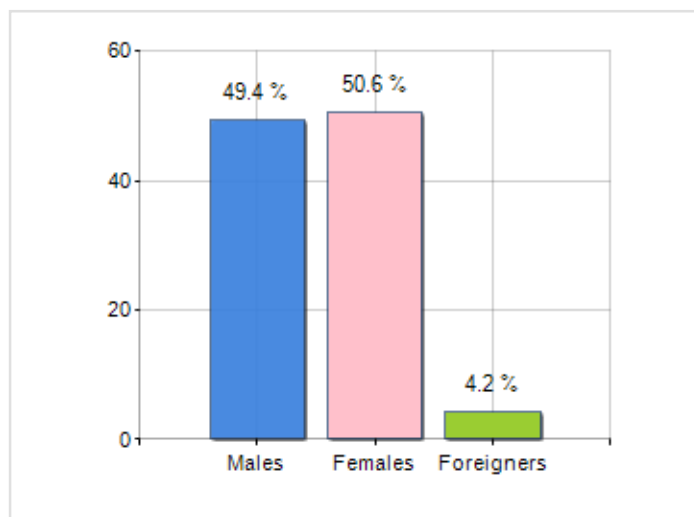

Territorial extension of **Municipality of LARINO** and related population density, population per gender and number of households, average age and incidence of foreigners

TERRITORY

Region	Molise
Province	Campobasso
Sign Province	CB
Hamlet of the municipality	4
Surface (Km2)	88.77
Population density (Inhabitants/Kmq)	74.4

DEMOGRAPHIC DATA (YEAR 2019)

Inhabitants (N.)	6,606
Families (N.)	2,795
Males (%)	49.4
Females (%)	50.6
Foreigners (%)	4.2
Average age (years)	46.1
Average annual variation (2014/2019)	-0.75

MALES, FEMALES AND FOREIGNERS INCIDENCE (YEAR 2019)

DEMOGRAPHIC BALANCE (YEAR 2019)

Balance of nature ^[1], Migrat. balance ^[2]

△ Balance of nature = Births - Deaths

△ Migration balance = Registered - Deleted

Rankings Municipality of larino

is on 7° place among 136 municipalities in region by demographic size

is on 1896° place among 7903 municipalities in ITALY by demographic size

is on 4270° place among 7903 municipalities in ITALY per average age
