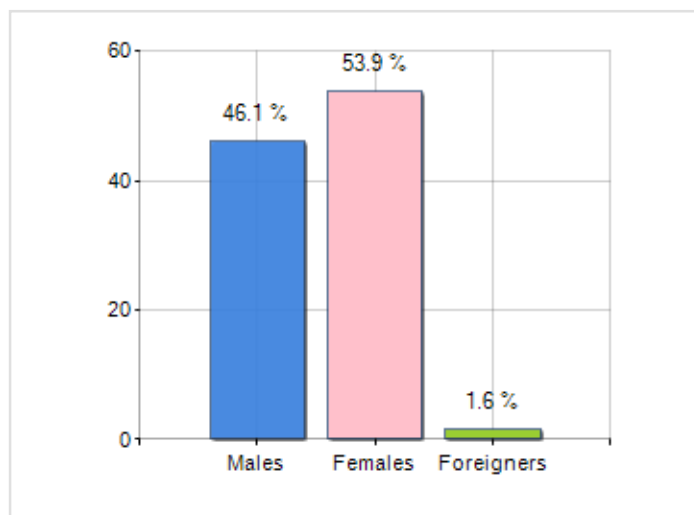

Territorial extension of **Municipality of LAINO CASTELLO** and related population density, population per gender and number of households, average age and incidence of foreigners

TERRITORY

Region	Calabria
Province	Cosenza
Sign Province	CS
Hamlet of the municipality	5
Surface (Km2)	37.34
Population density (Inhabitants/Kmq)	21.2

DEMOGRAPHIC DATA (YEAR 2019)

Inhabitants (N.)	791
Families (N.)	345
Males (%)	46.1
Females (%)	53.9
Foreigners (%)	1.6
Average age (years)	45.9
Average annual variation (2014/2019)	-1.66

MALES, FEMALES AND FOREIGNERS INCIDENCE (YEAR 2019)

is on 6373° place among 7903 municipalities in ITALY by demographic size

is on 4537° place among 7903 municipalities in ITALY per average age
