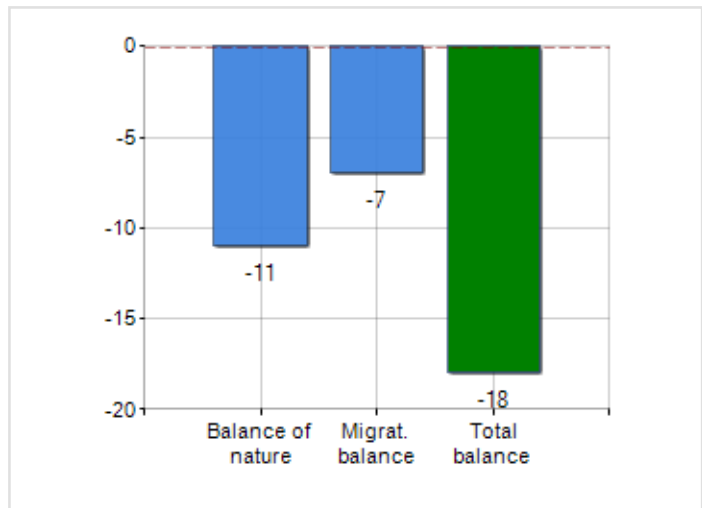

DEMOGRAPHIC BALANCE (YEAR 2019)

Balance of nature ^[1], Migrat. balance ^[2]

△ Balance of nature = Births - Deaths

△ Migration balance = Registered - Deleted

Rankings Municipality of laino castello