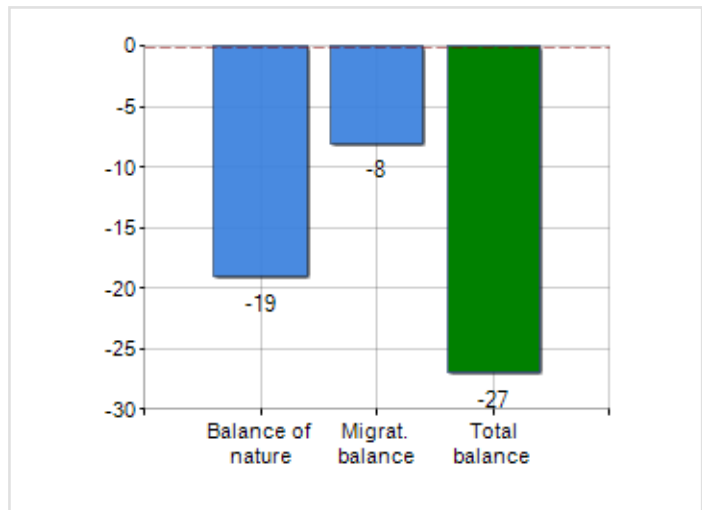

DEMOGRAPHIC BALANCE (YEAR 2019)

Balance of nature ^[1], Migrat. balance ^[2]

▲ Balance of nature = Births - Deaths

▲ Migration balance = Registered - Deleted

Rankings Municipality of gradoli