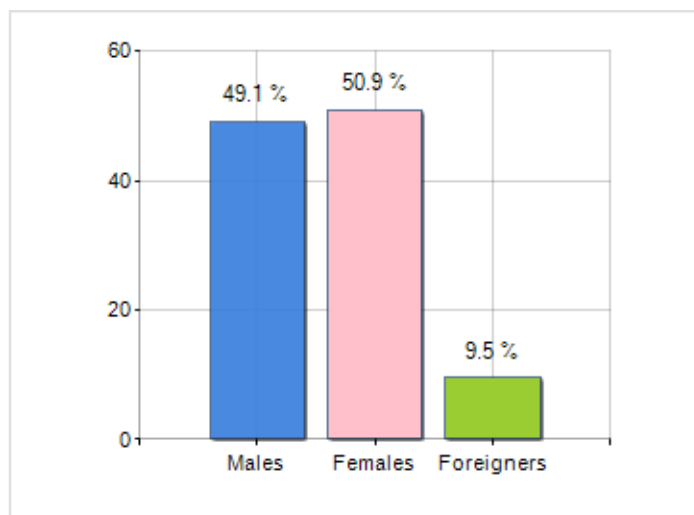

Territorial extension of **Municipality of GRADOLI** and related population density, population per gender and number of households, average age and incidence of foreigners

TERRITORY

Region	Lazio
Province	Viterbo
Sign Province	VT
Hamlet of the municipality	2
Surface (Km2)	43.81
Population density (Inhabitants/Kmq)	29.5

DEMOGRAPHIC DATA (YEAR 2019)

Inhabitants (N.)	1,294
Families (N.)	627
Males (%)	49.1
Females (%)	50.9
Foreigners (%)	9.5
Average age (years)	51.0
Average annual variation (2014/2019)	-1.32

MALES, FEMALES AND FOREIGNERS INCIDENCE (YEAR 2019)

is on 5409° place among 7903 municipalities in ITALY by demographic size

is on 778° place among 7903 municipalities in ITALY per average age
