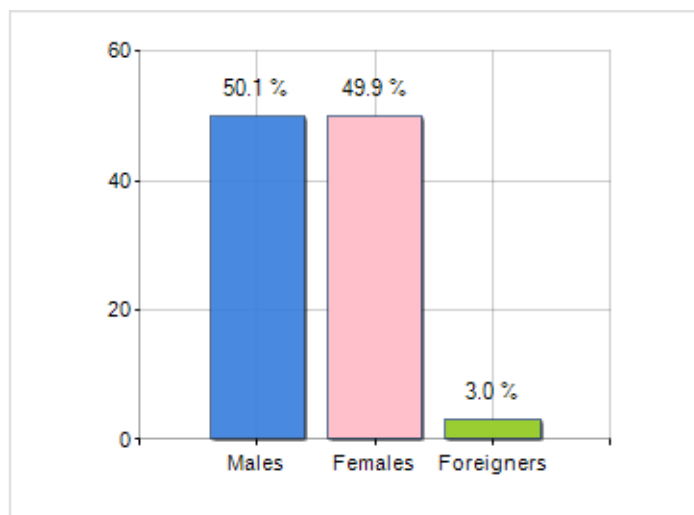

Territorial extension of **Municipality of FUSCALDO** and related population density, population per gender and number of households, average age and incidence of foreigners

TERRITORY

Region	Calabria
Province	Cosenza
Sign Province	CS
Hamlet of the municipality	14
Surface (Km2)	60.80
Population density (Inhabitants/Kmq)	132.3

DEMOGRAPHIC DATA (YEAR 2019)

Inhabitants (N.)	8,044
Families (N.)	3,498
Males (%)	50.1
Females (%)	49.9
Foreigners (%)	3.0
Average age (years)	44.7
Average annual variation (2014/2019)	-0.32

MALES, FEMALES AND FOREIGNERS INCIDENCE (YEAR 2019)