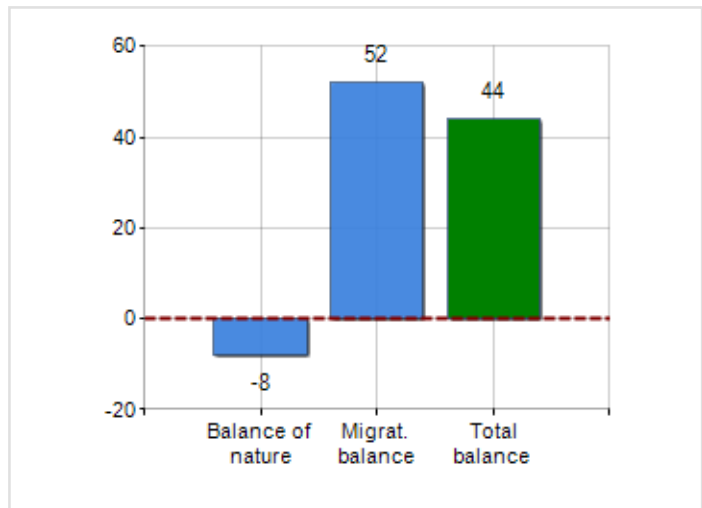

DEMOGRAPHIC BALANCE (YEAR 2019)

Balance of nature ^[1], Migrat. balance ^[2]

△ Balance of nature = Births - Deaths

△ Migration balance = Registered - Deleted

Rankings Municipality of fuscaldò