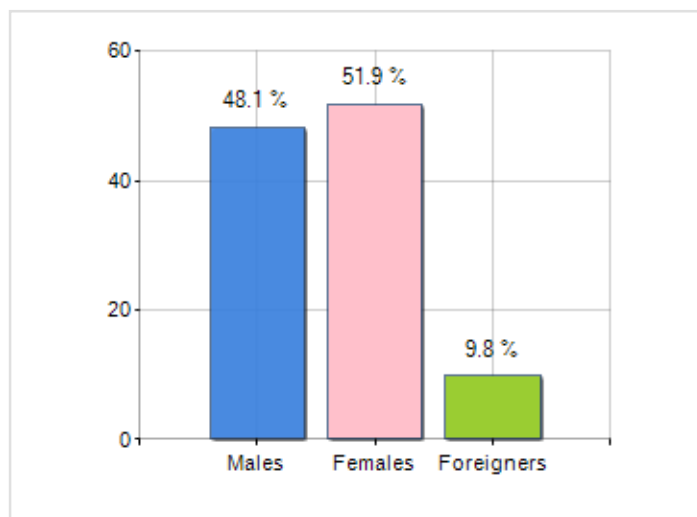

Territorial extension of **Province of FERRARA** and related population density, population per gender and number of households, average age and incidence of foreigners

TERRITORY

Region	Emilia-Romagna
Sign	FE
Municipality capital	Ferrara
Municipalities in Province	21
Surface (Km2)	2,627.38
Population density (Inhabitants/Kmq)	131.2

DEMOGRAPHIC DATA (YEAR 2019)

Inhabitants (N.)	344,840
Families (N.)	161,308
Males (%)	48.1
Females (%)	51.9
Foreigners (%)	9.8
Average age (years)	48.7
Average annual variation (2014/2019)	-0.53

MALES, FEMALES AND FOREIGNERS INCIDENCE (YEAR 2019)