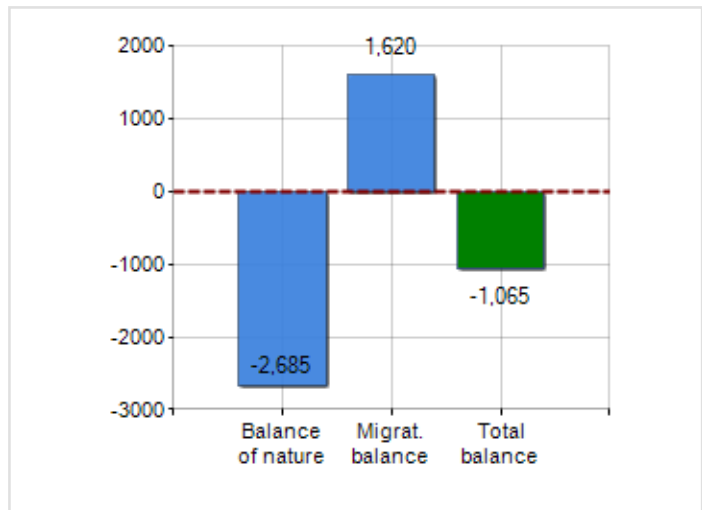

DEMOGRAPHIC BALANCE (YEAR 2019)

Balance of nature ^[1], Migrat. balance ^[2]

△ Balance of nature = Births - Deaths

△ Migration balance = Registered - Deleted

Rankings Province of ferrara