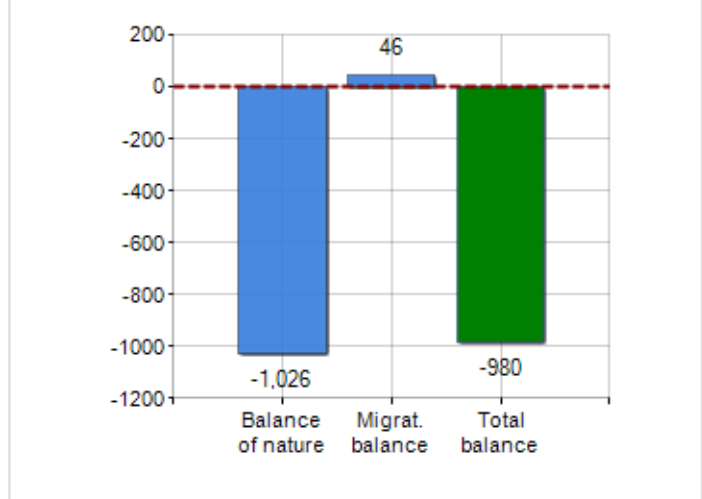

Territorial extension of **Province of FERMO** and related population density, population per gender and number of households, average age and incidence of foreigners

TERRITORY

Region	Marche
Sign	FM
Municipality capital	Fermo
Municipalities in Province	40
Surface (Km2)	862.75
Population density (Inhabitants/Kmq)	200.5

DEMOGRAPHIC DATA (YEAR 2019)

Inhabitants (N.)	173,004
Families (N.)	72,197
Males (%)	48.8
Females (%)	51.2
Foreigners (%)	10.7
Average age (years)	46.6
Average annual variation (2014/2019)	-0.39

MALES, FEMALES AND FOREIGNERS INCIDENCE (YEAR 2019)

DEMOGRAPHIC BALANCE (YEAR 2019)

Balance of nature ^[1], Migrat. balance ^[2]

△ Balance of nature = Births - Deaths

△ Migration balance = Registered - Deleted

Rankings Province of fermo

the 5 most populated Municipalities: Fermo, Porto Sant'Elpidio, Sant'Elpidio a Mare, Porto San Giorgio e Montegranaro
is on 97° place among 107 provinces by demographic size
is on 34° place among 107 provinces per average age
