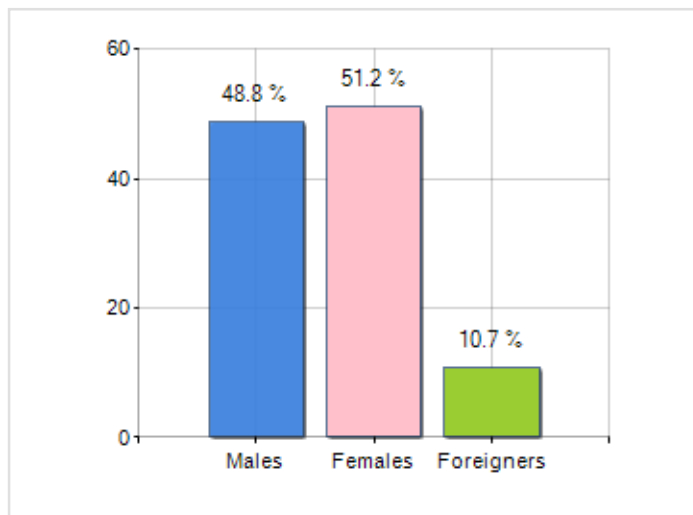

Territorial extension of **Province of FERMO** and related population density, population per gender and number of households, average age and incidence of foreigners

TERRITORY

Region	Marche
Sign	FM
Municipality capital	Fermo
Municipalities in Province	40
Surface (Km2)	862.75
Population density (Inhabitants/Kmq)	200.5

DEMOGRAPHIC DATA (YEAR 2019)

Inhabitants (N.)	173,004
Families (N.)	72,197
Males (%)	48.8
Females (%)	51.2
Foreigners (%)	10.7
Average age (years)	46.6
Average annual variation (2014/2019)	-0.39

MALES, FEMALES AND FOREIGNERS INCIDENCE (YEAR 2019)

DEMOGRAPHIC BALANCE (YEAR 2019)

Balance of nature ^[1], Migrat. balance ^[2]

△ Balance of nature = Births - Deaths

△ Migration balance = Registered - Deleted

Rankings Province of fermo

the 5 most populated Municipalities: Fermo, Porto Sant'Elpidio, Sant'Elpidio a Mare, Porto San Giorgio e Montegranaro
is on 97° place among 107 provinces by demographic size
is on 34° place among 107 provinces per average age
