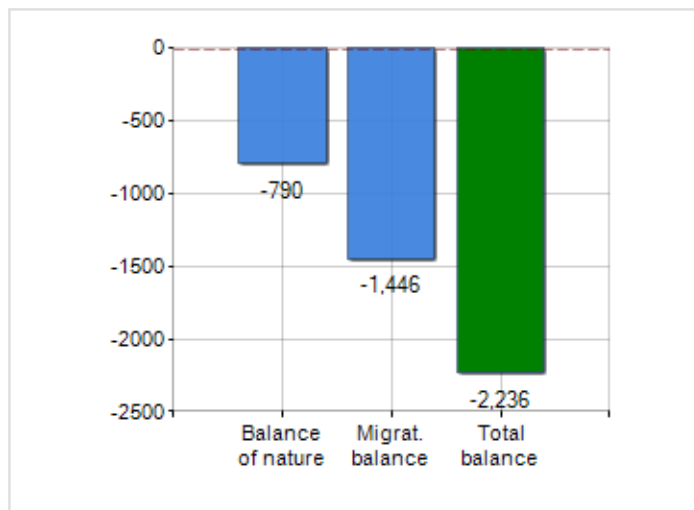

Territorial extension of **Province of ENNA** and related population density, population per gender and number of households, average age and incidence of foreigners

TERRITORY	
Region	Sicilia
Sign	EN
Municipality capital	Enna
Municipalities in Province	20
Surface (Km2)	2,574.67
Population density (Inhabitants/Kmq)	63.1

DEMOGRAPHIC DATA (YEAR 2019)	
Inhabitants (N.)	162,368
Families (N.)	68,990
Males (%)	48.4
Females (%)	51.6
Foreigners (%)	2.6
Average age (years)	45.1
Average annual variation (2014/2019)	-1.05

MALES, FEMALES AND FOREIGNERS INCIDENCE (YEAR 2019)

DEMOGRAPHIC BALANCE (YEAR 2019)

Balance of nature ^[1], Migrat. balance ^[2]

△ Balance of nature = Births - Deaths

△ Migration balance = Registered - Deleted

Rankings Province of enna

the 5 most populated Municipalities: Enna, Piazza Armerina, Nicosia, Leonforte e Barrafranca
is on 100° place among 107 provinces by demographic size
is on 71° place among 107 provinces per average age
