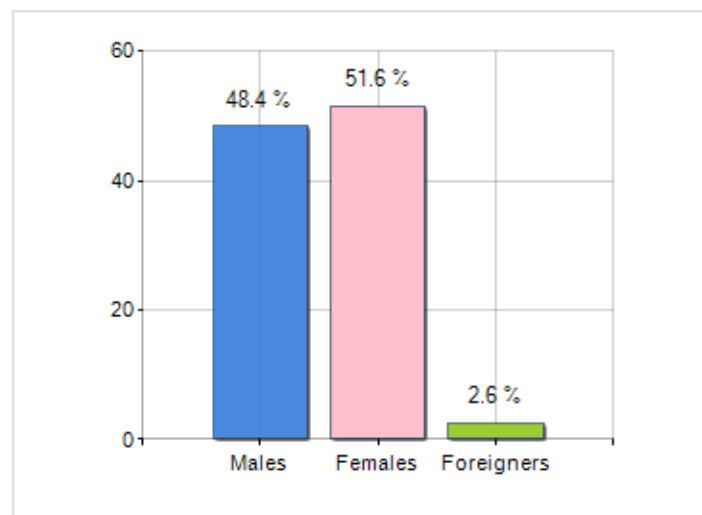

Territorial extension of **Province of ENNA** and related population density, population per gender and number of households, average age and incidence of foreigners

TERRITORY	
Region	Sicilia
Sign	EN
Municipality capital	Enna
Municipalities in Province	20
Surface (Km2)	2,574.67
Population density (Inhabitants/Kmq)	63.1

DEMOGRAPHIC DATA (YEAR 2019)	
Inhabitants (N.)	162,368
Families (N.)	68,990
Males (%)	48.4
Females (%)	51.6
Foreigners (%)	2.6
Average age (years)	45.1
Average annual variation (2014/2019)	-1.05

MALES, FEMALES AND FOREIGNERS INCIDENCE (YEAR 2019)

DEMOGRAPHIC BALANCE (YEAR 2019)

Balance of nature ^[1], Migrat. balance ^[2]

△ Balance of nature = Births - Deaths

△ Migration balance = Registered - Deleted

Rankings Province of enna

the 5 most populated Municipalities: Enna, Piazza Armerina, Nicosia, Leonforte e Barrafranca
is on 100° place among 107 provinces by demographic size
is on 71° place among 107 provinces per average age
