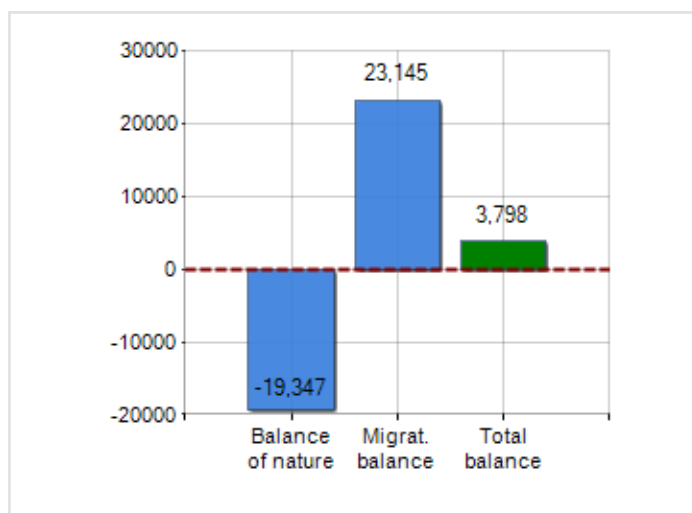

Territorial extension of **Region EMILIA-ROMAGNA** and related population density, population per gender and number of households, average age and incidence of foreigners

TERRITORY

Region	Emilia-Romagna
Area	NORD EST
Municipality capital	Bologna
Provinces in Region	9
Surface (Km2)	22,444.52
Population density (Inhabitants/Kmq)	199.0

DEMOGRAPHIC DATA (YEAR 2019)

Inhabitants (N.)	4,467,118
Families (N.)	2,022,294
Males (%)	48.7
Females (%)	51.3
Foreigners (%)	12.5
Average age (years)	45.9
Average annual variation (2014/2019)	+0.07

MALES, FEMALES AND FOREIGNERS INCIDENCE (YEAR 2019)

DEMOGRAPHIC BALANCE (YEAR 2019)

Balance of nature ^[1], Migrat. balance ^[2]

△ Balance of nature = Births - Deaths

△ Migration balance = Registered - Deleted

Rankings Region emilia-romagna

the 5 most populated Municipalities: Bologna, Parma, Modena, Reggio nell'Emilia e Ravenna

is on 6° place among 20 regions by demographic size

is on 11° place among 20 regions per average age
