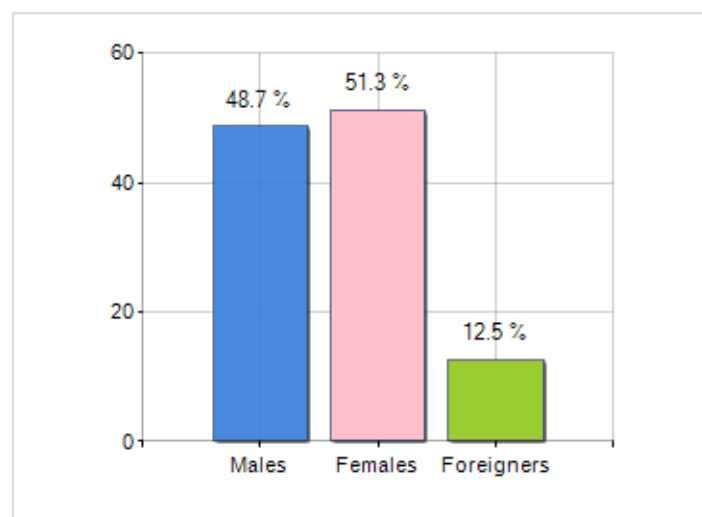

Territorial extension of **Region EMILIA-ROMAGNA** and related population density, population per gender and number of households, average age and incidence of foreigners

TERRITORY

Region	Emilia-Romagna
Area	NORD EST
Municipality capital	Bologna
Provinces in Region	9
Surface (Km2)	22,444.52
Population density (Inhabitants/Kmq)	199.0

DEMOGRAPHIC DATA (YEAR 2019)

Inhabitants (N.)	4,467,118
Families (N.)	2,022,294
Males (%)	48.7
Females (%)	51.3
Foreigners (%)	12.5
Average age (years)	45.9
Average annual variation (2014/2019)	+0.07

MALES, FEMALES AND FOREIGNERS INCIDENCE (YEAR 2019)

DEMOGRAPHIC BALANCE (YEAR 2019)

Balance of nature ^[1], Migrat. balance ^[2]

△ Balance of nature = Births - Deaths

△ Migration balance = Registered - Deleted

Rankings Region emilia-romagna

the 5 most populated Municipalities: Bologna, Parma, Modena, Reggio nell'Emilia e Ravenna

is on 6° place among 20 regions by demographic size

is on 11° place among 20 regions per average age
