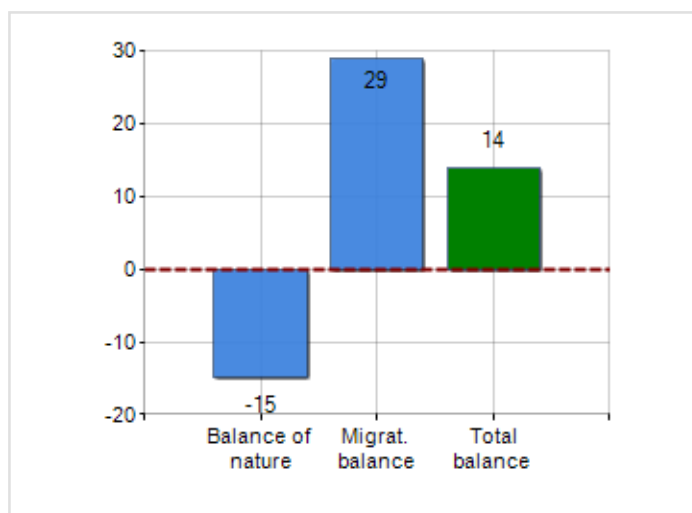

DEMOGRAPHIC BALANCE (YEAR 2019)

Balance of nature ^[1], Migrat. balance ^[2]

▲ Balance of nature = Births - Deaths

▲ Migration balance = Registered - Deleted

Rankings Municipality of cuggiono