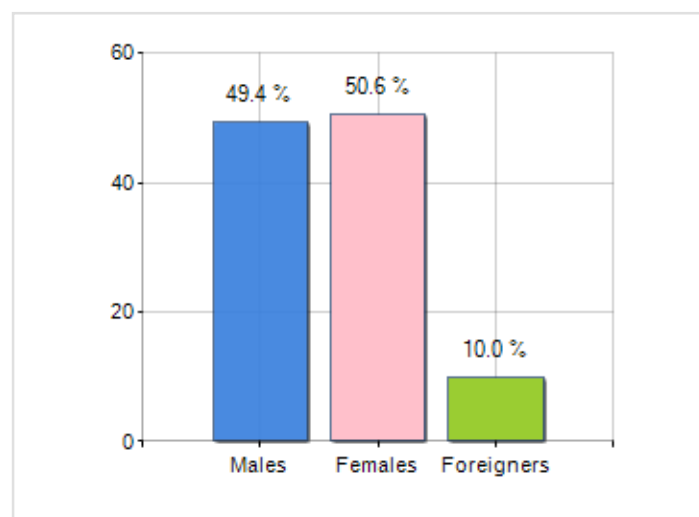

Territorial extension of **Municipality of CUGGIONO** and related population density, population per gender and number of households, average age and incidence of foreigners

TERRITORY

Region	Lombardia
Province	Milano
Sign Province	MI
Hamlet of the municipality	0
Surface (Km2)	14.93
Population density (Inhabitants/Kmq)	553.4

DEMOGRAPHIC DATA (YEAR 2019)

Inhabitants (N.)	8,260
Families (N.)	3,521
Males (%)	49.4
Females (%)	50.6
Foreigners (%)	10.0
Average age (years)	45.3
Average annual variation (2014/2019)	-0.05

MALES, FEMALES AND FOREIGNERS INCIDENCE (YEAR 2019)