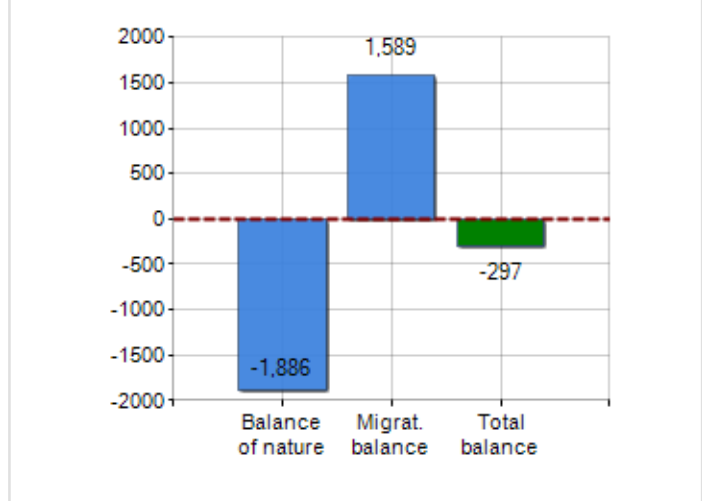

DEMOGRAPHIC BALANCE (YEAR 2019)

Balance of nature ^[1], Migrat. balance ^[2]

△ Balance of nature = Births - Deaths

△ Migration balance = Registered - Deleted

Rankings Province of como