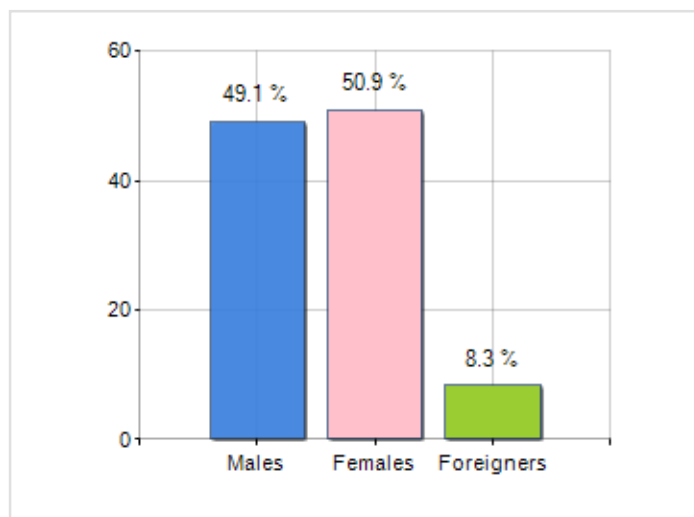

Territorial extension of **Province of COMO** and related population density, population per gender and number of households, average age and incidence of foreigners

TERRITORY

Region	Lombardia
Sign	CO
Municipality capital	Como
Municipalities in Province	148
Surface (Km2)	1,279.02
Population density (Inhabitants/Kmq)	472.1

DEMOGRAPHIC DATA (YEAR 2019)

Inhabitants (N.)	603,828
Families (N.)	262,179
Males (%)	49.1
Females (%)	50.9
Foreigners (%)	8.3
Average age (years)	45.2
Average annual variation (2014/2019)	+0.13

MALES, FEMALES AND FOREIGNERS INCIDENCE (YEAR 2019)