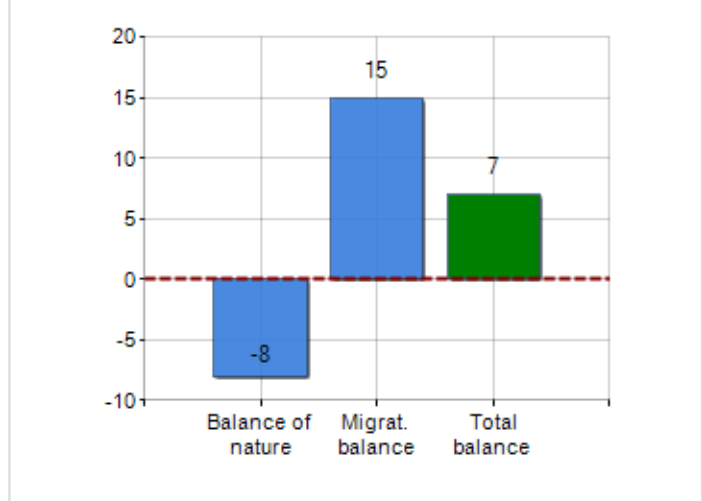

DEMOGRAPHIC BALANCE (YEAR 2019)

Balance of nature ^[1], Migrat. balance ^[2]

△ Balance of nature = Births - Deaths

△ Migration balance = Registered - Deleted

Rankings Municipality of castelleone di suasa