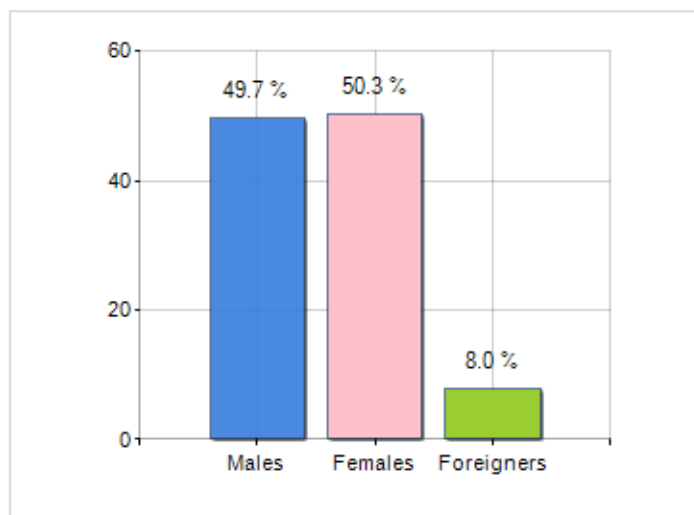

Territorial extension of **Municipality of CASTELLEONE DI SUASA** and related population density, population per gender and number of households, average age and incidence of foreigners

TERRITORY

Region	Marche
Province	Ancona
Sign Province	AN
Hamlet of the municipality	2
Surface (Km2)	15.92
Population density (Inhabitants/Kmq)	100.0

DEMOGRAPHIC DATA (YEAR 2019)

Inhabitants (N.)	1,592
Families (N.)	671
Males (%)	49.7
Females (%)	50.3
Foreigners (%)	8.0
Average age (years)	47.6
Average annual variation (2014/2019)	-1.07

MALES, FEMALES AND FOREIGNERS INCIDENCE (YEAR 2019)

is on 4943° place among 7903 municipalities in ITALY by demographic size

is on 2834° place among 7903 municipalities in ITALY per average age
