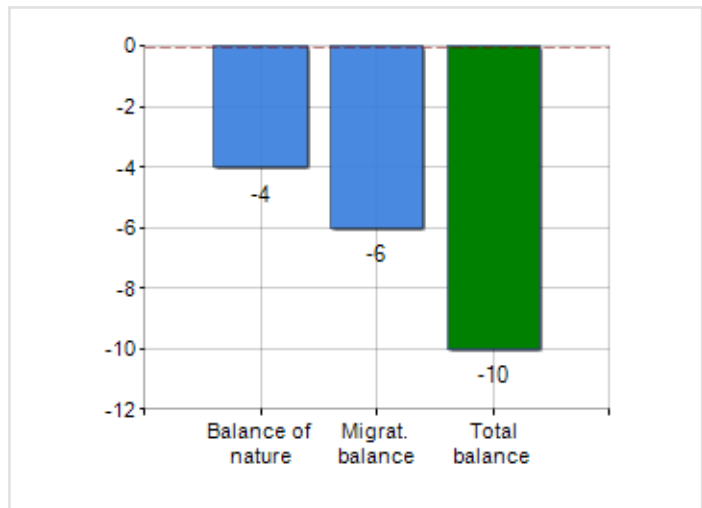

DEMOGRAPHIC BALANCE (YEAR 2019)

Balance of nature ^[1], Migrat. balance ^[2]

▲ Balance of nature = Births - Deaths

▲ Migration balance = Registered - Deleted

Rankings Municipality of castelgerundo