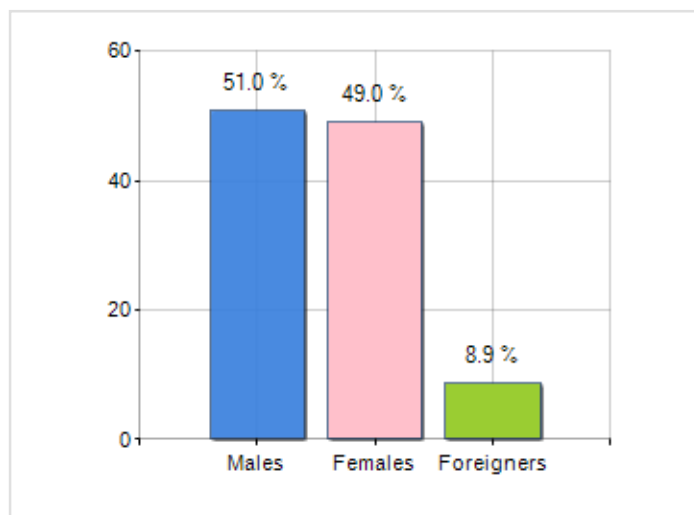

Territorial extension of **Municipality of CASTELGERUNDO** and related population density, population per gender and number of households, average age and incidence of foreigners

TERRITORY

Region	Lombardia
Province	Lodi
Sign Province	LO
Hamlet of the municipality	2
Surface (Km2)	19.87
Population density (Inhabitants/Kmq)	74.2

DEMOGRAPHIC DATA (YEAR 2019)

Inhabitants (N.)	1,475
Families (N.)	618
Males (%)	51.0
Females (%)	49.0
Foreigners (%)	8.9
Average age (years)	45.3
Average annual variation (2014/2019)	-0.49

MALES, FEMALES AND FOREIGNERS INCIDENCE (YEAR 2019)

is on 5097° place among 7903 municipalities in ITALY by demographic size

is on 5133° place among 7903 municipalities in ITALY per average age
