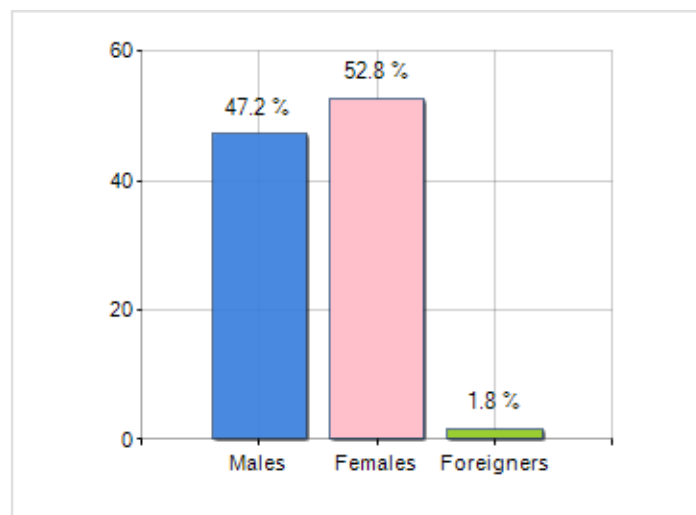

Territorial extension of **Municipality of CANNA** and related population density, population per gender and number of households, average age and incidence of foreigners

TERRITORY

Region	Calabria
Province	Cosenza
Sign Province	CS
Hamlet of the municipality	0
Surface (Km2)	20.37
Population density (Inhabitants/Kmq)	33.4

DEMOGRAPHIC DATA (YEAR 2019)

Inhabitants (N.)	680
Families (N.)	313
Males (%)	47.2
Females (%)	52.8
Foreigners (%)	1.8
Average age (years)	52.3
Average annual variation (2014/2019)	-2.51

MALES, FEMALES AND FOREIGNERS INCIDENCE (YEAR 2019)