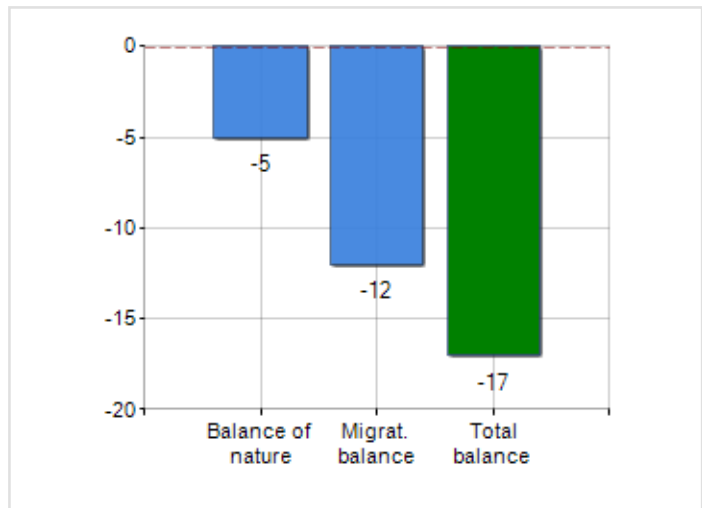

DEMOGRAPHIC BALANCE (YEAR 2019)

Balance of nature ^[1], Migrat. balance ^[2]

△ Balance of nature = Births - Deaths

△ Migration balance = Registered - Deleted

Rankings Municipality of canna