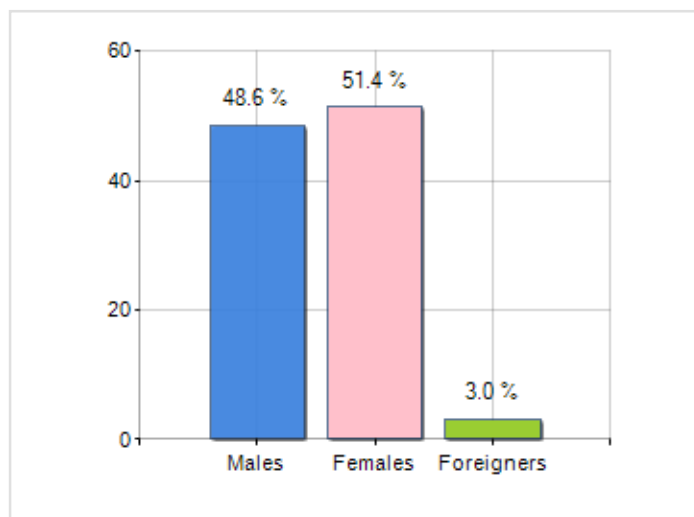

Territorial extension of **Municipality of CAMPOCHIARO** and related population density, population per gender and number of households, average age and incidence of foreigners

TERRITORY

Region	Molise
Province	Campobasso
Sign Province	CB
Hamlet of the municipality	0
Surface (Km2)	35.70
Population density (Inhabitants/Kmq)	17.5

DEMOGRAPHIC DATA (YEAR 2019)

Inhabitants (N.)	623
Families (N.)	294
Males (%)	48.6
Females (%)	51.4
Foreigners (%)	3.0
Average age (years)	44.6
Average annual variation (2014/2019)	-1.12

MALES, FEMALES AND FOREIGNERS INCIDENCE (YEAR 2019)

is on 6722° place among 7903 municipalities in ITALY by demographic size

is on 5759° place among 7903 municipalities in ITALY per average age
