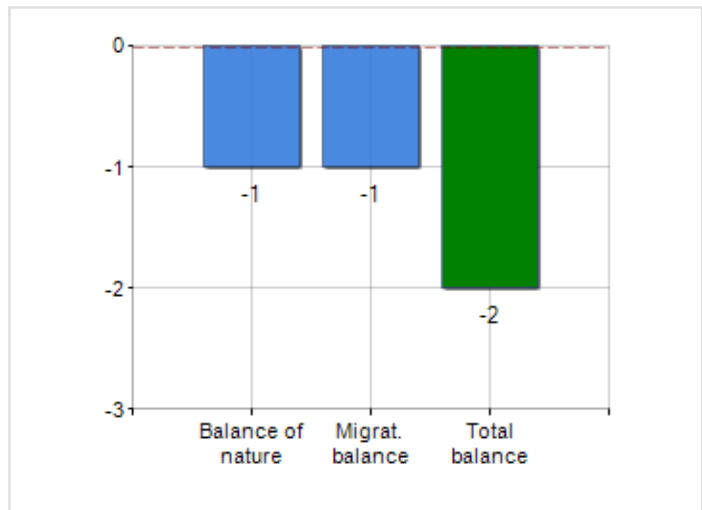

DEMOGRAPHIC BALANCE (YEAR 2019)

Balance of nature ^[1], Migrat. balance ^[2]

▲ Balance of nature = Births - Deaths

▲ Migration balance = Registered - Deleted

Rankings Municipality of campochiaro