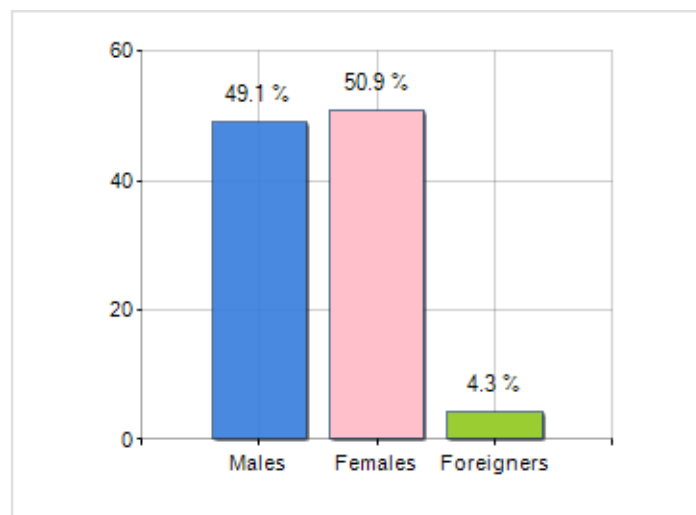

Territorial extension of **Province of CAMPOBASSO** and related population density, population per gender and number of households, average age and incidence of foreigners

TERRITORY

Region	Molise
Sign	CB
Municipality capital	Campobasso
Municipalities in Province	84
Surface (Km2)	2,925.28
Population density (Inhabitants/Kmq)	74.8

DEMOGRAPHIC DATA (YEAR 2019)

Inhabitants (N.)	218,679
Families (N.)	94,981
Males (%)	49.1
Females (%)	50.9
Foreigners (%)	4.3
Average age (years)	46.6
Average annual variation (2014/2019)	-0.70

MALES, FEMALES AND FOREIGNERS INCIDENCE (YEAR 2019)

DEMOGRAPHIC BALANCE (YEAR 2019)

Balance of nature ^[1], Migrat. balance ^[2]

△ Balance of nature = Births - Deaths

△ Migration balance = Registered - Deleted

Rankings Province of campobasso

the 5 most populated Municipalities: Campobasso, Termoli, Campomarino, Bojano e Larino

is on 87° place among 107 provinces by demographic size

is on 32° place among 107 provinces per average age
