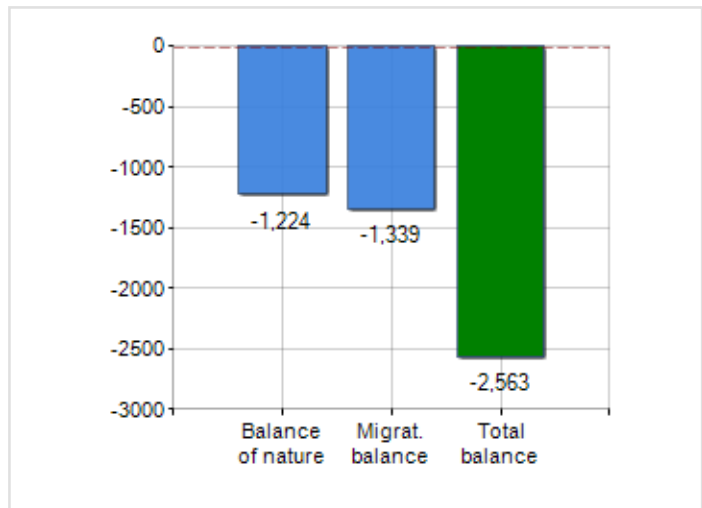

Territorial extension of **Province of CAMPOBASSO** and related population density, population per gender and number of households, average age and incidence of foreigners

TERRITORY

Region	Molise
Sign	CB
Municipality capital	Campobasso
Municipalities in Province	84
Surface (Km2)	2,925.28
Population density (Inhabitants/Kmq)	74.8

DEMOGRAPHIC DATA (YEAR 2019)

Inhabitants (N.)	218,679
Families (N.)	94,981
Males (%)	49.1
Females (%)	50.9
Foreigners (%)	4.3
Average age (years)	46.6
Average annual variation (2014/2019)	-0.70

MALES, FEMALES AND FOREIGNERS INCIDENCE (YEAR 2019)

DEMOGRAPHIC BALANCE (YEAR 2019)

Balance of nature ^[1], Migrat. balance ^[2]

△ Balance of nature = Births - Deaths

△ Migration balance = Registered - Deleted

Rankings Province of campobasso

the 5 most populated Municipalities: Campobasso, Termoli, Campomarino, Bojano e Larino