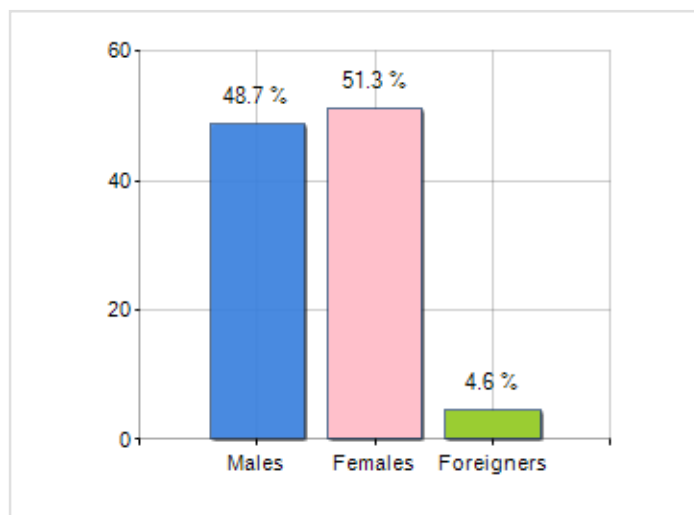

Territorial extension of **Region CAMPANIA** and related population density, population per gender and number of households, average age and incidence of foreigners

TERRITORY

Region	Campania
Area	SUD
Municipality capital	Napoli
Provinces in Region	5
Surface (Km2)	13,670.55
Population density (Inhabitants/Kmq)	423.2

DEMOGRAPHIC DATA (YEAR 2019)

Inhabitants (N.)	5,785,861
Families (N.)	2,206,432
Males (%)	48.7
Females (%)	51.3
Foreigners (%)	4.6
Average age (years)	42.5
Average annual variation (2014/2019)	-0.26

MALES, FEMALES AND FOREIGNERS INCIDENCE (YEAR 2019)

DEMOGRAPHIC BALANCE (YEAR 2019)

Balance of nature ^[1], Migrat. balance ^[2]

△ Balance of nature = Births - Deaths

△ Migration balance = Registered - Deleted

Rankings Region campania

the 5 most populated Municipalities: Napoli, Salerno, Giugliano in Campania, Torre del Greco e Pozzuoli
is on 3° place among 20 regions by demographic size
is on 21° place among 20 regions per average age
