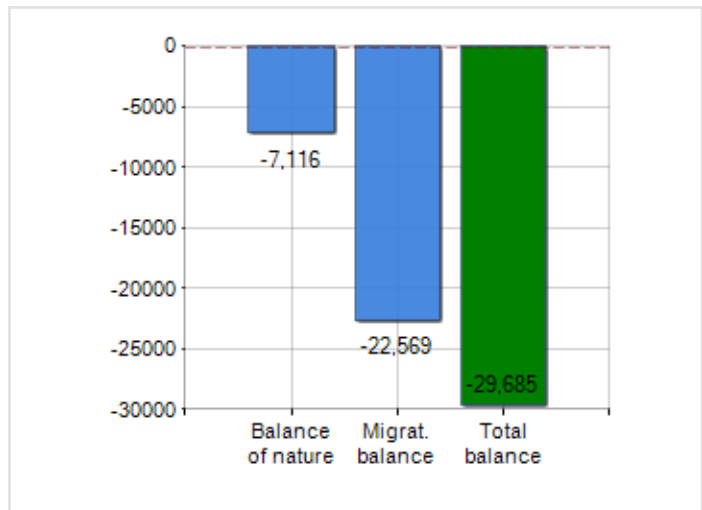

Territorial extension of **Region CAMPANIA** and related population density, population per gender and number of households, average age and incidence of foreigners

TERRITORY

Region	Campania
Area	SUD
Municipality capital	Napoli
Provinces in Region	5
Surface (Km2)	13,670.55
Population density (Inhabitants/Kmq)	423.2

DEMOGRAPHIC DATA (YEAR 2019)

Inhabitants (N.)	5,785,861
Families (N.)	2,206,432
Males (%)	48.7
Females (%)	51.3
Foreigners (%)	4.6
Average age (years)	42.5
Average annual variation (2014/2019)	-0.26

MALES, FEMALES AND FOREIGNERS INCIDENCE (YEAR 2019)

DEMOGRAPHIC BALANCE (YEAR 2019)

Balance of nature ^[1], Migrat. balance ^[2]

△ Balance of nature = Births - Deaths

△ Migration balance = Registered - Deleted

Rankings Region campania

the 5 most populated Municipalities: Napoli, Salerno, Giugliano in Campania, Torre del Greco e Pozzuoli
is on 3° place among 20 regions by demographic size
is on 21° place among 20 regions per average age
