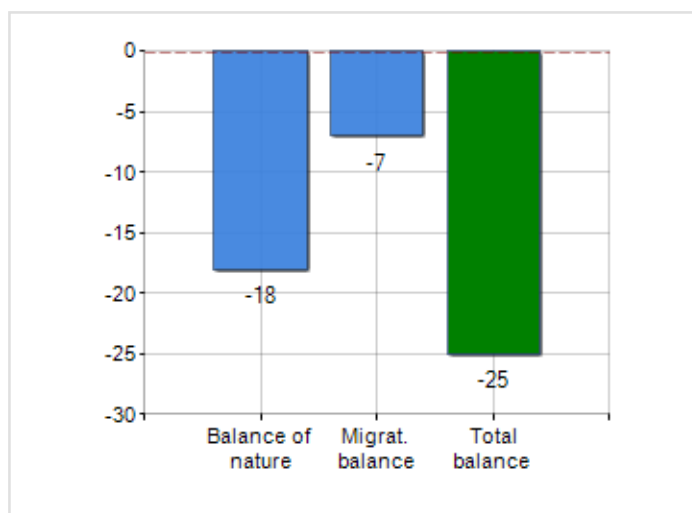

DEMOGRAPHIC BALANCE (YEAR 2019)

Balance of nature ^[1], Migrat. balance ^[2]

△ Balance of nature = Births - Deaths

△ Migration balance = Registered - Deleted

Rankings Municipality of calvi