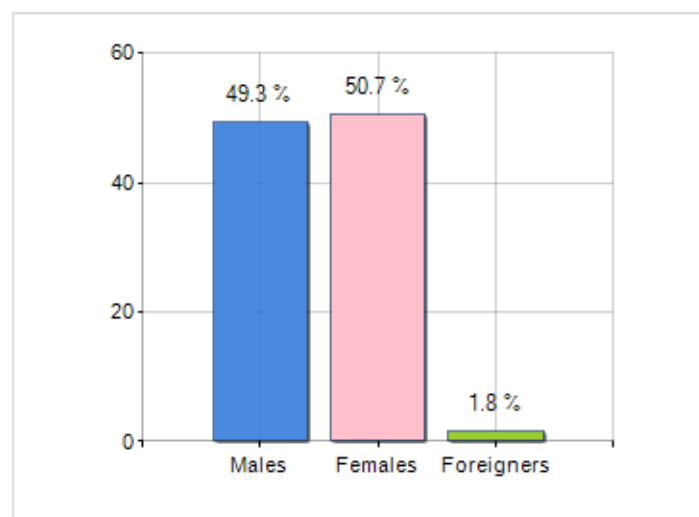

Territorial extension of **Municipality of CALVI** and related population density, population per gender and number of households, average age and incidence of foreigners

TERRITORY

Region	Campania
Province	Benevento
Sign Province	BN
Hamlet of the municipality	19
Surface (Km2)	22.31
Population density (Inhabitants/Kmq)	116.4

DEMOGRAPHIC DATA (YEAR 2019)

Inhabitants (N.)	2,596
Families (N.)	1,025
Males (%)	49.3
Females (%)	50.7
Foreigners (%)	1.8
Average age (years)	43.7
Average annual variation (2014/2019)	-0.55

MALES, FEMALES AND FOREIGNERS INCIDENCE (YEAR 2019)

is on 3826° place among 7903 municipalities in ITALY by demographic size

is on 6597° place among 7903 municipalities in ITALY per average age
