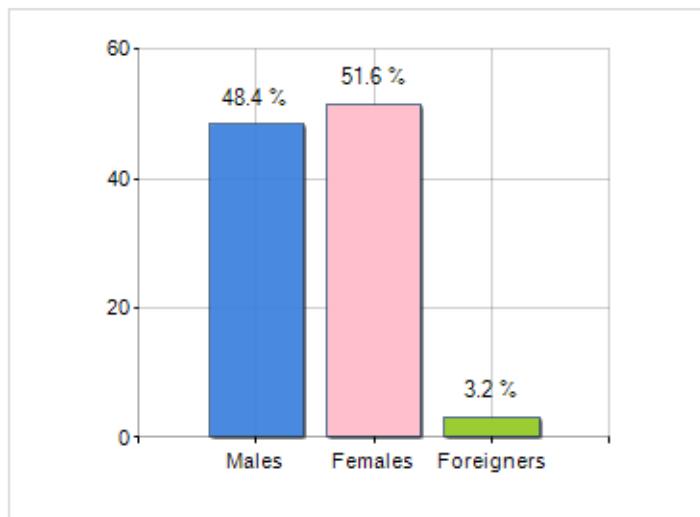

Territorial extension of **Province of CALTANISSETTA** and related population density, population per gender and number of households, average age and incidence of foreigners

TERRITORY	DEMOGRAPHIC DATA (YEAR 2019)
Region Sicilia	Inhabitants (N.) 260,779
Sign CL	Families (N.) 105,966
Municipality capital Caltanissetta	Males (%) 48.4
Municipalities in Province 22	Females (%) 51.6
Surface (Km2) 2,138.47	Foreigners (%) 3.2
Population density (Inhabitants/Kmq) 121.9	Average age (years) 43.7
	Average annual variation (2014/2019) -0.99

MALES, FEMALES AND FOREIGNERS INCIDENCE (YEAR 2019)

DEMOGRAPHIC BALANCE (YEAR 2019)

Balance of nature ^[1], Migrat. balance ^[2]

▲ Balance of nature = Births - Deaths

▲ Migration balance = Registered - Deleted

Rankings Province of caltanissetta

the 5 most populated Municipalities: Gela, Caltanissetta, Niscemi, San Cataldo e Mazzarino

is on 79° place among 107 provinces by demographic size

is on 100° place among 107 provinces per average age
