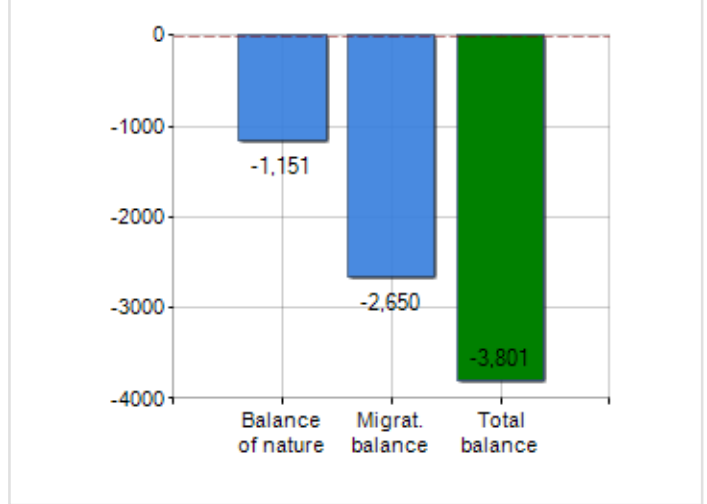

Territorial extension of **Province of CALTANISSETTA** and related population density, population per gender and number of households, average age and incidence of foreigners

TERRITORY	DEMOGRAPHIC DATA (YEAR 2019)
Region Sicilia	Inhabitants (N.) 260,779
Sign CL	Families (N.) 105,966
Municipality capital Caltanissetta	Males (%) 48.4
Municipalities in Province 22	Females (%) 51.6
Surface (Km2) 2,138.47	Foreigners (%) 3.2
Population density (Inhabitants/Kmq) 121.9	Average age (years) 43.7
	Average annual variation (2014/2019) -0.99

MALES, FEMALES AND FOREIGNERS INCIDENCE (YEAR 2019)

DEMOGRAPHIC BALANCE (YEAR 2019)

Balance of nature ^[1], Migrat. balance ^[2]

▲ Balance of nature = Births - Deaths

▲ Migration balance = Registered - Deleted