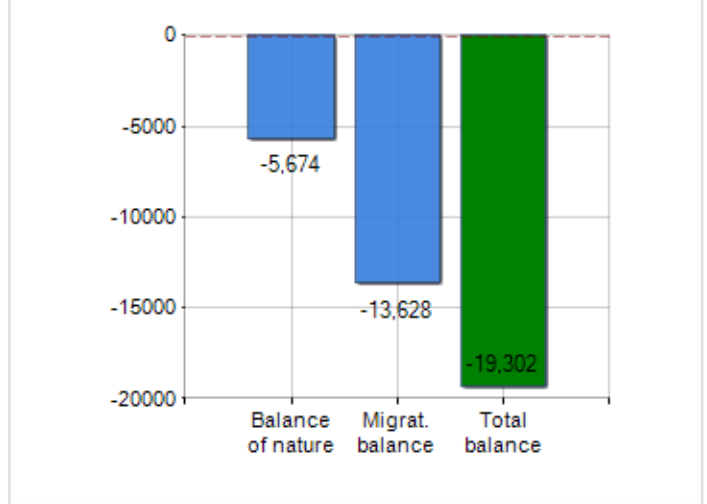

Territorial extension of **Region CALABRIA** and related population density, population per gender and number of households, average age and incidence of foreigners

TERRITORY	DEMOGRAPHIC DATA (YEAR 2019)
Region Calabria	Inhabitants (N.) 1,924,701
Area SUD	Families (N.) 812,077
Municipality capital Catanzaro	Males (%) 49.0
Provinces in Region 5	Females (%) 51.0
Surface (Km2) 15,221.60	Foreigners (%) 5.7
Population density (Inhabitants/Kmq) 126.4	Average age (years) 44.3
	Average annual variation (2014/2019) -0.53

MALES, FEMALES AND FOREIGNERS INCIDENCE (YEAR 2019)

DEMOGRAPHIC BALANCE (YEAR 2019)

Balance of nature ^[1], Migrat. balance ^[2]

▲ Balance of nature = Births - Deaths

▲ Migration balance = Registered - Deleted