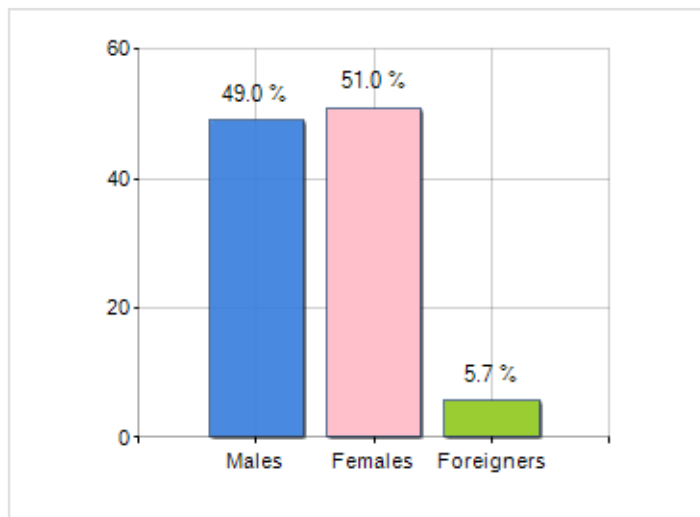

Territorial extension of **Region CALABRIA** and related population density, population per gender and number of households, average age and incidence of foreigners

TERRITORY	DEMOGRAPHIC DATA (YEAR 2019)
Region Calabria	Inhabitants (N.) 1,924,701
Area SUD	Families (N.) 812,077
Municipality capital Catanzaro	Males (%) 49.0
Provinces in Region 5	Females (%) 51.0
Surface (Km2) 15,221.60	Foreigners (%) 5.7
Population density (Inhabitants/Kmq) 126.4	Average age (years) 44.3
	Average annual variation (2014/2019) -0.53

MALES, FEMALES AND FOREIGNERS INCIDENCE (YEAR 2019)

DEMOGRAPHIC BALANCE (YEAR 2019)

Balance of nature ^[1], Migrat. balance ^[2]

▲ Balance of nature = Births - Deaths

▲ Migration balance = Registered - Deleted

Rankings Region Calabria

the 5 most populated Municipalities: Reggio di Calabria, Catanzaro, Corigliano-Rossano, Lamezia Terme e Cosenza
is on 10° place among 20 regions by demographic size
is on 17° place among 20 regions per average age
