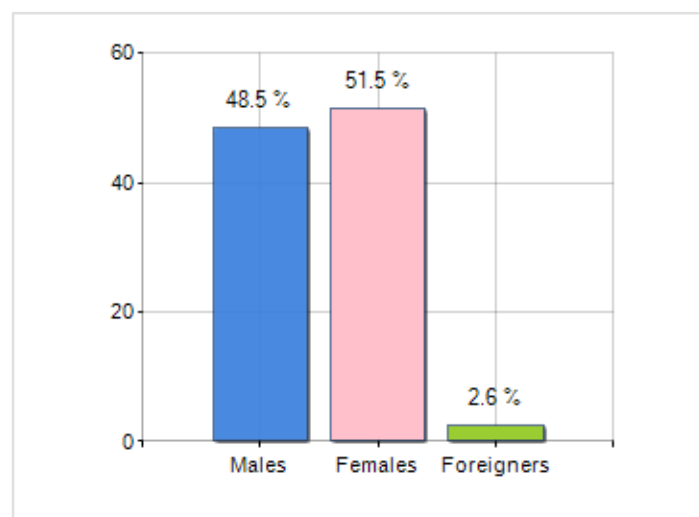

Territorial extension of **Municipality of CACCURI** and related population density, population per gender and number of households, average age and incidence of foreigners

TERRITORY

Region	Calabria
Province	Crotone
Sign Province	KR
Hamlet of the municipality	3
Surface (Km2)	61.38
Population density (Inhabitants/Kmq)	26.2

DEMOGRAPHIC DATA (YEAR 2018)

Inhabitants (N.)	1,607
Families (N.)	708
Males (%)	48.5
Females (%)	51.5
Foreigners (%)	2.6
Average age (years)	45.7
Average annual variation (2013/2018)	-0.90

MALES, FEMALES AND FOREIGNERS INCIDENCE (YEAR 2018)