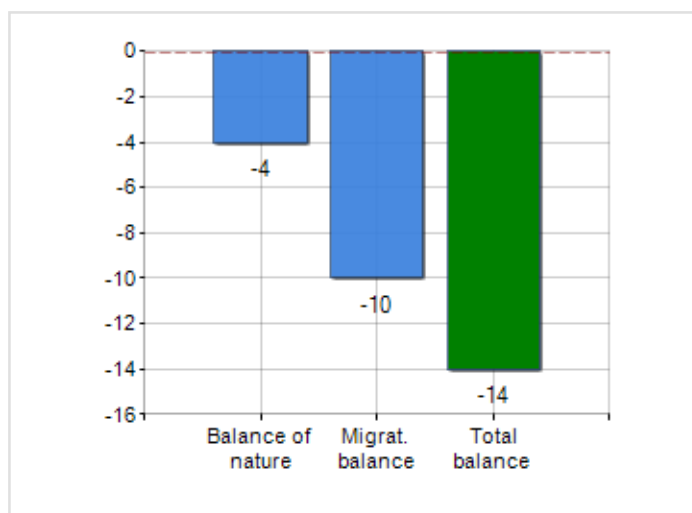

DEMOGRAPHIC BALANCE (YEAR 2018)

Balance of nature ^[1], Migrat. balance ^[2]

△ Balance of nature = Births - Deaths

△ Migration balance = Registered - Deleted

Rankings Municipality of caccuri