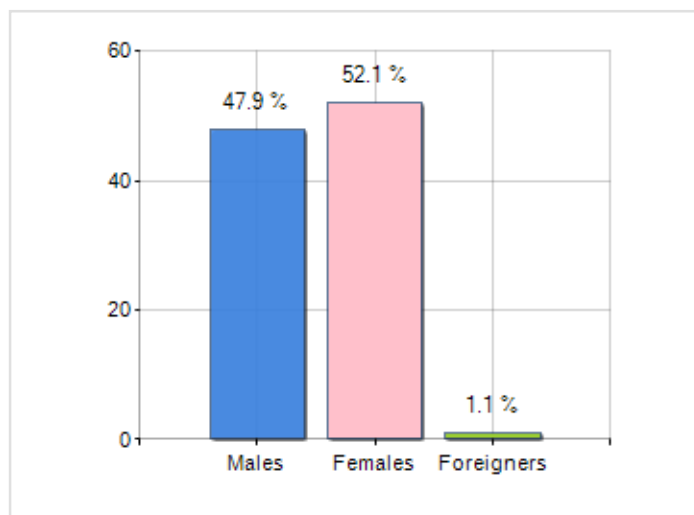

Territorial extension of **Municipality of BUONVICINO** and related population density, population per gender and number of households, average age and incidence of foreigners

TERRITORY

Region	Calabria
Province	Cosenza
Sign Province	CS
Hamlet of the municipality	17
Surface (Km2)	30.59
Population density (Inhabitants/Kmq)	70.1

DEMOGRAPHIC DATA (YEAR 2019)

Inhabitants (N.)	2,145
Families (N.)	922
Males (%)	47.9
Females (%)	52.1
Foreigners (%)	1.1
Average age (years)	48.8
Average annual variation (2014/2019)	-1.20

MALES, FEMALES AND FOREIGNERS INCIDENCE (YEAR 2019)