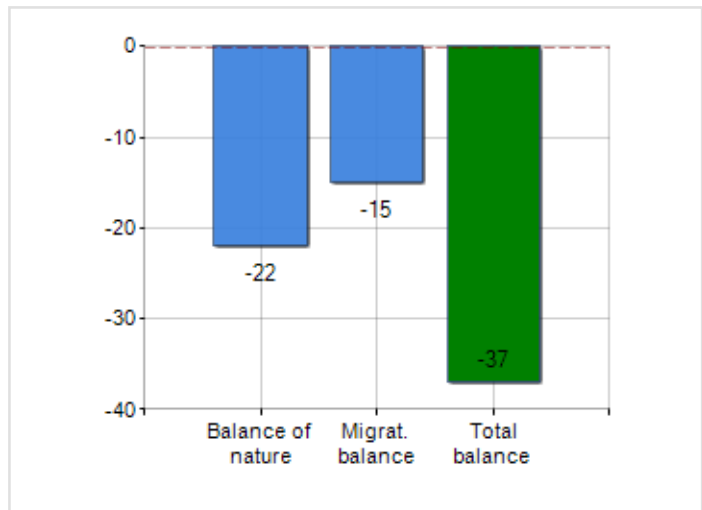

DEMOGRAPHIC BALANCE (YEAR 2019)

Balance of nature ^[1], Migrat. balance ^[2]

△ Balance of nature = Births - Deaths

△ Migration balance = Registered - Deleted

Rankings Municipality of buonvicino