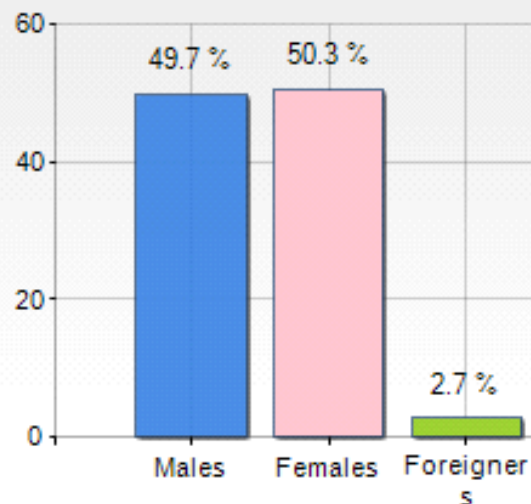

Municipalities

Province of BARLETTA-ANDRIA-TRANI

[Stroll up beside >>](#)

Andria	Margherita di Savoia	Trani
Barletta	Minervino Murge	Trinitapoli
Bisceglie	San Ferdinando di Puglia	
Canosa di Puglia	Spinazzola	

RANKINGS

- > is on 13° place among 258 municipalities i
- > is on 119° place among 7954 municipalitie
- > is on 6926° place among 7954 municipaliti

Fractions

ISTAT data processed by Urbistat

1. [^](#) Balance of nature = Births - Death
2. [^](#) Migration balance = Registered - D

Provinces

BARI	BRINDISI	LECCE
BARLETTA-ANDRIA-TRANI	FOGGIA	TARANTO

Regions

Abruzzo	Liguria	Sicilia
Basilicata	Lombardia	Toscana
Calabria	Marche	Trentino-Alto Adige/Südtirol
Campania	Molise	Umbria
Città del Vaticano	Piemonte	Valle d'Aosta/Vallée d'Aoste
Emilia-Romagna	Puglia	Veneto
Friuli-Venezia Giulia	Repubblica di San Marino	
Lazio	Sardegna	

[UrbiStat Srl](#) - P.IVA 03466110362

Via Mario Vellani Marchi 20 - 41124 Modena (Italy) - tel: +39 059 8395229 - fax: +39 05