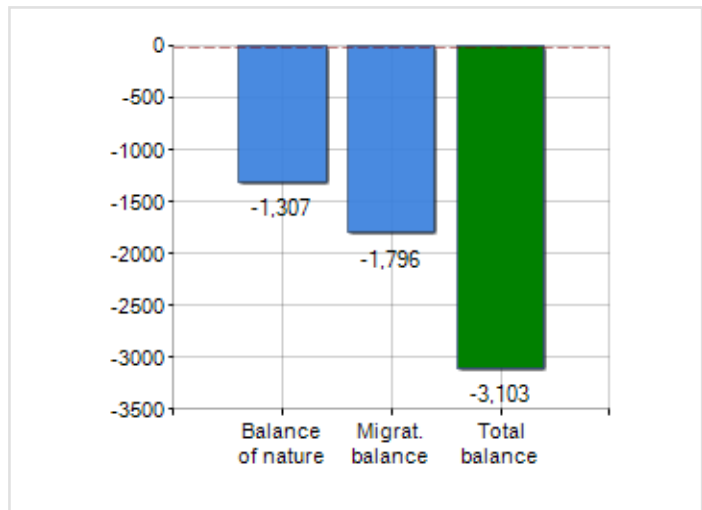

Territorial extension of **Province of BENEVENTO** and related population density, population per gender and number of households, average age and incidence of foreigners

TERRITORY

Region	Campania
Sign	BN
Municipality capital	Benevento
Municipalities in Province	78
Surface (Km2)	2,080.37
Population density (Inhabitants/Kmq)	131.7

DEMOGRAPHIC DATA (YEAR 2019)

Inhabitants (N.)	274,080
Families (N.)	112,649
Males (%)	49.0
Females (%)	51.0
Foreigners (%)	3.7
Average age (years)	45.2
Average annual variation (2014/2019)	-0.59

MALES, FEMALES AND FOREIGNERS INCIDENCE (YEAR 2019)

DEMOGRAPHIC BALANCE (YEAR 2019)

Balance of nature ^[1], Migrat. balance ^[2]

△ Balance of nature = Births - Deaths

△ Migration balance = Registered - Deleted

Rankings Province of benevento

the 5 most populated Municipalities: Benevento, Montesarchio, Sant'Agata de' Goti, San Giorgio del Sannio e Airola
is on 77° place among 107 provinces by demographic size
is on 69° place among 107 provinces per average age
