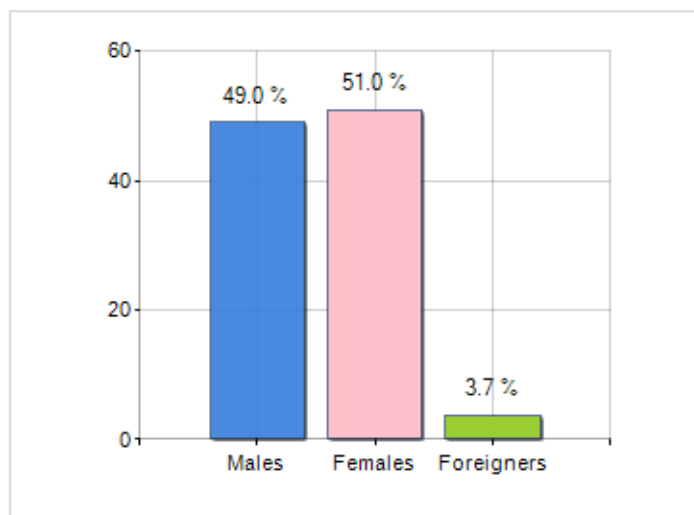

Territorial extension of **Province of BENEVENTO** and related population density, population per gender and number of households, average age and incidence of foreigners

TERRITORY

Region	Campania
Sign	BN
Municipality capital	Benevento
Municipalities in Province	78
Surface (Km2)	2,080.37
Population density (Inhabitants/Kmq)	131.7

DEMOGRAPHIC DATA (YEAR 2019)

Inhabitants (N.)	274,080
Families (N.)	112,649
Males (%)	49.0
Females (%)	51.0
Foreigners (%)	3.7
Average age (years)	45.2
Average annual variation (2014/2019)	-0.59

MALES, FEMALES AND FOREIGNERS INCIDENCE (YEAR 2019)

DEMOGRAPHIC BALANCE (YEAR 2019)

Balance of nature ^[1], Migrat. balance ^[2]

△ Balance of nature = Births - Deaths

△ Migration balance = Registered - Deleted

Rankings Province of benevento

the 5 most populated Municipalities: Benevento, Montesarchio, Sant'Agata de' Goti, San Giorgio del Sannio e Airola
is on 77° place among 107 provinces by demographic size
is on 69° place among 107 provinces per average age
