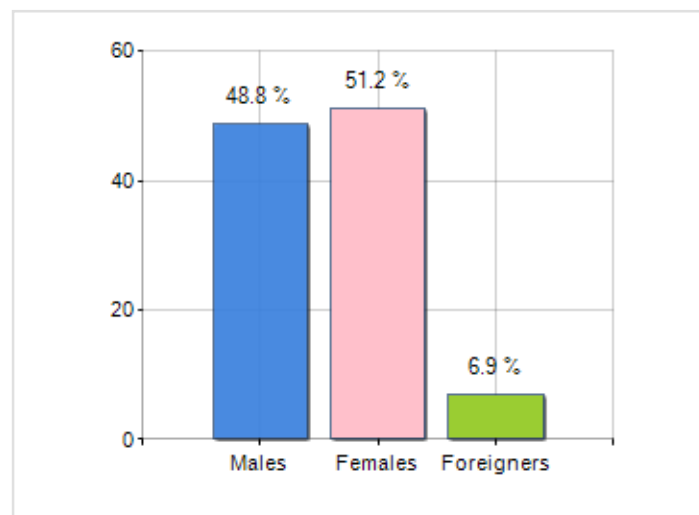

Territorial extension of **Municipality of BELVEDERE DI SPINELLO** and related population density, population per gender and number of households, average age and incidence of foreigners

TERRITORY

| | |
|--------------------------------------|----------|
| Region | Calabria |
| Province | Crotone |
| Sign Province | KR |
| Hamlet of the municipality | 1 |
| Surface (Km2) | 30.31 |
| Population density (Inhabitants/Kmq) | 74.1 |

DEMOGRAPHIC DATA (YEAR 2018)

| | |
|--------------------------------------|-------|
| Inhabitants (N.) | 2,245 |
| Families (N.) | 848 |
| Males (%) | 48.8 |
| Females (%) | 51.2 |
| Foreigners (%) | 6.9 |
| Average age (years) | 45.7 |
| Average annual variation (2013/2018) | -0.71 |

MALES, FEMALES AND FOREIGNERS INCIDENCE (YEAR 2018)

DEMOGRAPHIC BALANCE (YEAR 2018)

Balance of nature ^[1], Migrat. balance ^[2]

△ Balance of nature = Births - Deaths

△ Migration balance = Registered - Deleted