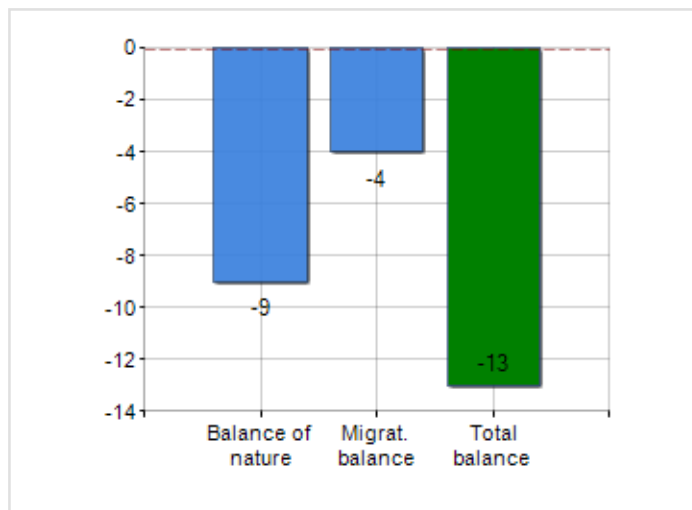

Territorial extension of **Municipality of BELVEDERE DI SPINELLO** and related population density, population per gender and number of households, average age and incidence of foreigners

TERRITORY

| | |
|--------------------------------------|----------|
| Region | Calabria |
| Province | Crotone |
| Sign Province | KR |
| Hamlet of the municipality | 1 |
| Surface (Km2) | 30.31 |
| Population density (Inhabitants/Kmq) | 74.1 |

DEMOGRAPHIC DATA (YEAR 2018)

| | |
|--------------------------------------|-------|
| Inhabitants (N.) | 2,245 |
| Families (N.) | 848 |
| Males (%) | 48.8 |
| Females (%) | 51.2 |
| Foreigners (%) | 6.9 |
| Average age (years) | 45.7 |
| Average annual variation (2013/2018) | -0.71 |

MALES, FEMALES AND FOREIGNERS INCIDENCE (YEAR 2018)

DEMOGRAPHIC BALANCE (YEAR 2018)

Balance of nature ^[1], Migrat. balance ^[2]

△ Balance of nature = Births - Deaths

△ Migration balance = Registered - Deleted