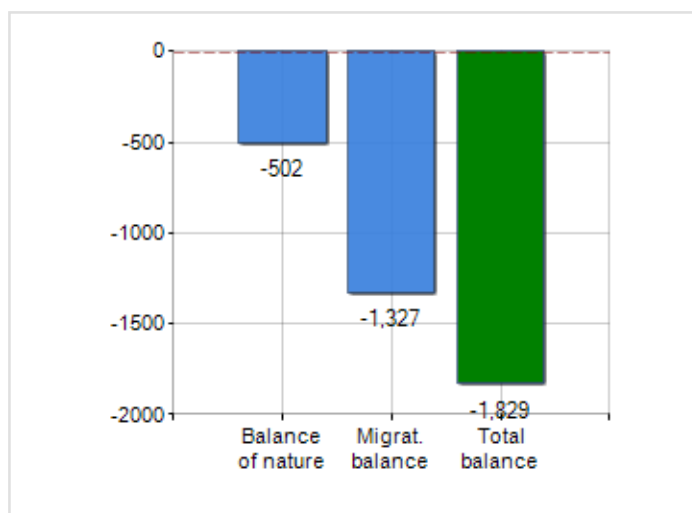

Territorial extension of **Province of BARLETTA-ANDRIA-TRANI** and related population density, population per gender and number of households, average age and incidence of foreigners

TERRITORY

Region	Puglia
Sign	BT
Municipality capital	Andria
Municipalities in Province	10
Surface (Km2)	1,542.92
Population density (Inhabitants/Kmq)	251.7

DEMOGRAPHIC DATA (YEAR 2019)

Inhabitants (N.)	388,390
Families (N.)	146,727
Males (%)	49.4
Females (%)	50.6
Foreigners (%)	2.9
Average age (years)	42.9
Average annual variation (2014/2019)	-0.31

MALES, FEMALES AND FOREIGNERS INCIDENCE (YEAR 2019)

DEMOGRAPHIC BALANCE (YEAR 2019)

Balance of nature ^[1], Migrat. balance ^[2]

△ Balance of nature = Births - Deaths

△ Migration balance = Registered - Deleted

Rankings Province of barletta-andria-trani

the 5 most populated Municipalities: Andria, Barletta, Trani, Bisceglie e Canosa di Puglia