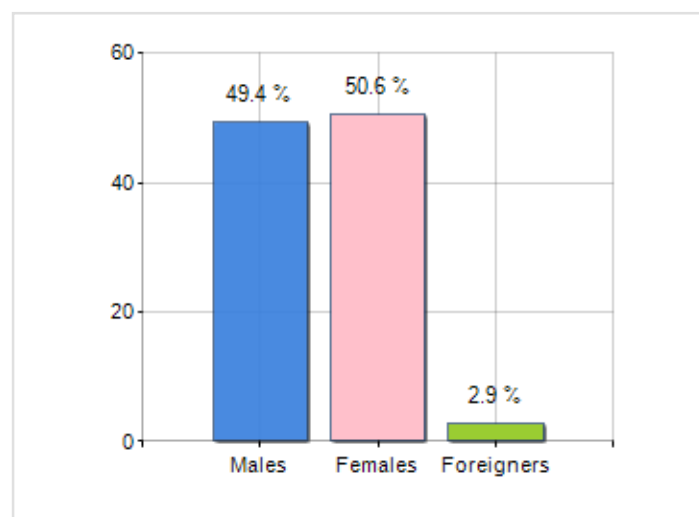

Territorial extension of **Province of BARLETTA-ANDRIA-TRANI** and related population density, population per gender and number of households, average age and incidence of foreigners

TERRITORY

Region	Puglia
Sign	BT
Municipality capital	Andria
Municipalities in Province	10
Surface (Km2)	1,542.92
Population density (Inhabitants/Kmq)	251.7

DEMOGRAPHIC DATA (YEAR 2019)

Inhabitants (N.)	388,390
Families (N.)	146,727
Males (%)	49.4
Females (%)	50.6
Foreigners (%)	2.9
Average age (years)	42.9
Average annual variation (2014/2019)	-0.31

MALES, FEMALES AND FOREIGNERS INCIDENCE (YEAR 2019)

DEMOGRAPHIC BALANCE (YEAR 2019)

Balance of nature ^[1], Migrat. balance ^[2]

△ Balance of nature = Births - Deaths

△ Migration balance = Registered - Deleted

Rankings Province of barletta-andria-trani

the 5 most populated Municipalities: Andria, Barletta, Trani, Bisceglie e Canosa di Puglia

is on 54° place among 107 provinces by demographic size

is on 103° place among 107 provinces per average age
