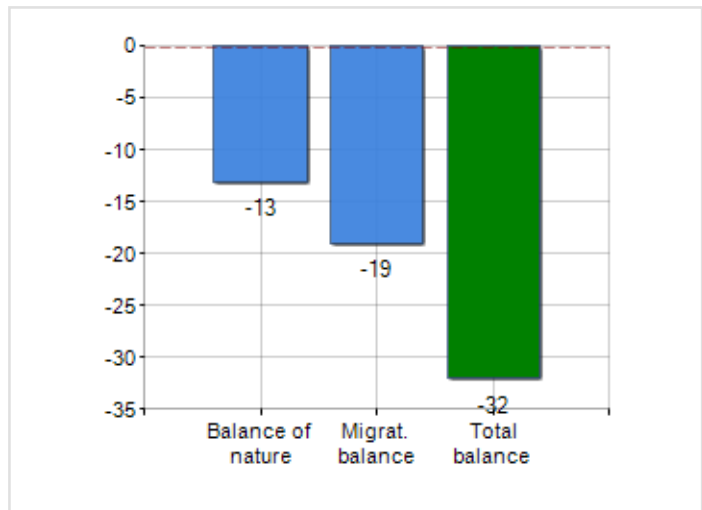

DEMOGRAPHIC BALANCE (YEAR 2019)

Balance of nature ^[1], Migrat. balance ^[2]

△ Balance of nature = Births - Deaths

△ Migration balance = Registered - Deleted

Rankings Municipality of barbarano romano