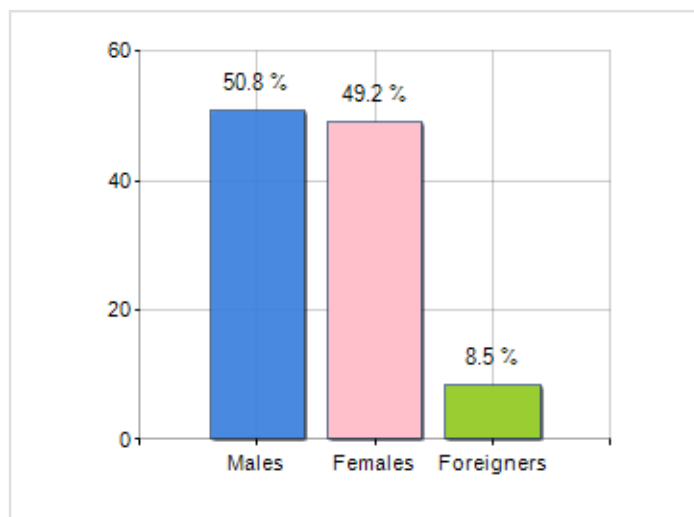

Territorial extension of **Municipality of BARBARANO ROMANO** and related population density, population per gender and number of households, average age and incidence of foreigners

TERRITORY

Region	Lazio
Province	Viterbo
Sign Province	VT
Hamlet of the municipality	1
Surface (Km2)	37.56
Population density (Inhabitants/Kmq)	27.4

DEMOGRAPHIC DATA (YEAR 2019)

Inhabitants (N.)	1,030
Families (N.)	531
Males (%)	50.8
Females (%)	49.2
Foreigners (%)	8.5
Average age (years)	49.2
Average annual variation (2014/2019)	-1.14

MALES, FEMALES AND FOREIGNERS INCIDENCE (YEAR 2019)

DEMOGRAPHIC BALANCE (YEAR 2019)

Balance of nature ^[1], Migrat. balance ^[2]

△ Balance of nature = Births - Deaths

△ Migration balance = Registered - Deleted

Rankings Municipality of barbarano romano

is on 288° place among 378 municipalities in region by demographic size

is on 5896° place among 7903 municipalities in ITALY by demographic size

is on 1608° place among 7903 municipalities in ITALY per average age
