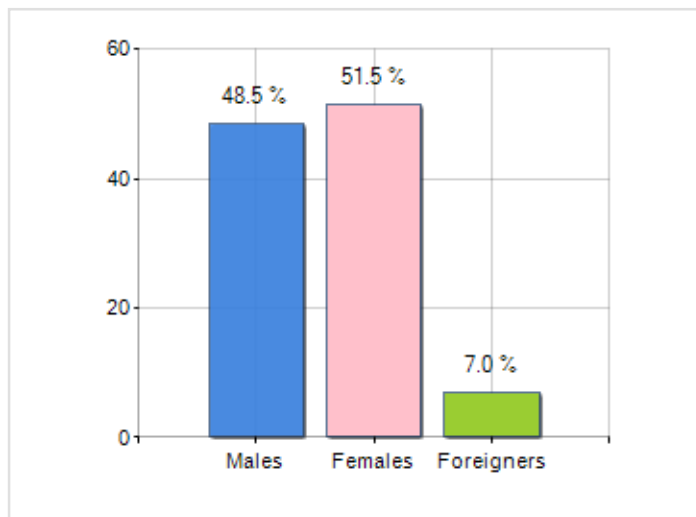

Territorial extension of **Province of ASCOLI PICENO** and related population density, population per gender and number of households, average age and incidence of foreigners

TERRITORY	
Region	Marche
Sign	AP
Municipality capital	Ascoli Piceno
Municipalities in Province	33
Surface (Km2)	1,228.18
Population density (Inhabitants/Kmq)	168.0

DEMOGRAPHIC DATA (YEAR 2019)	
Inhabitants (N.)	206,363
Families (N.)	86,869
Males (%)	48.5
Females (%)	51.5
Foreigners (%)	7.0
Average age (years)	46.8
Average annual variation (2014/2019)	-0.47

### MALES, FEMALES AND FOREIGNERS INCIDENCE (YEAR 2019)