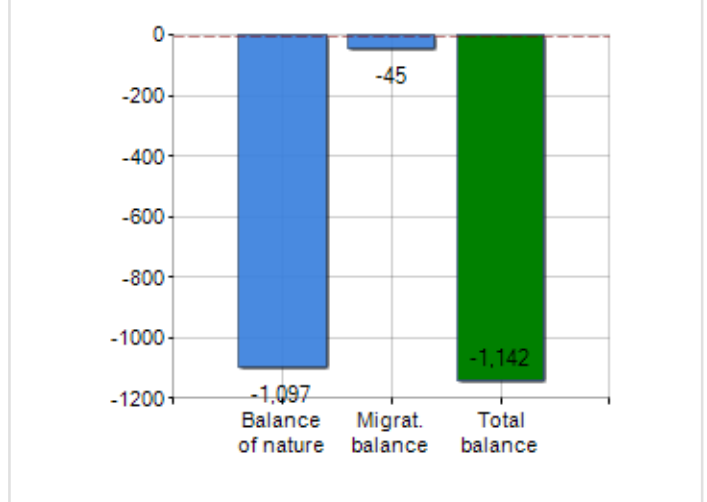

DEMOGRAPHIC BALANCE (YEAR 2019)

Balance of nature ^[1], Migrat. balance ^[2]

▲ Balance of nature = Births - Deaths

▲ Migration balance = Registered - Deleted

Rankings Province of ascoli piceno