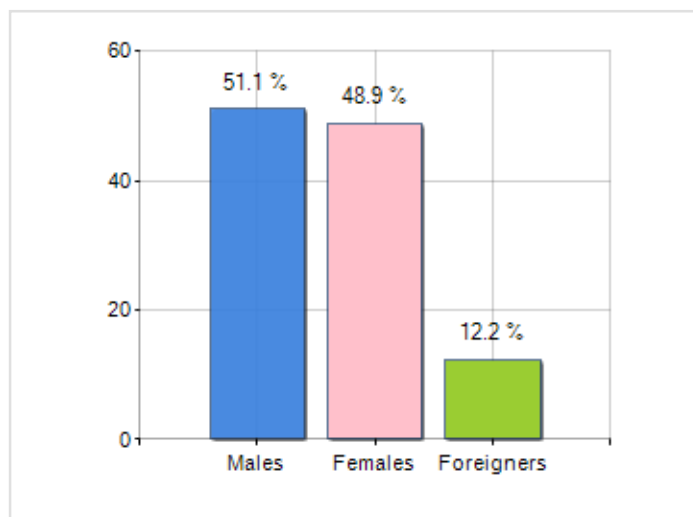

Territorial extension of **Municipality of ARBA** and related population density, population per gender and number of households, average age and incidence of foreigners

TERRITORY

Region	Friuli-Venezia Giulia
Province	Pordenone
Sign Province	PN
Hamlet of the municipality	1
Surface (Km2)	15.31
Population density (Inhabitants/Kmq)	86.1

DEMOGRAPHIC DATA (YEAR 2019)

Inhabitants (N.)	1,318
Families (N.)	554
Males (%)	51.1
Females (%)	48.9
Foreigners (%)	12.2
Average age (years)	45.9
Average annual variation (2014/2019)	+0.17

MALES, FEMALES AND FOREIGNERS INCIDENCE (YEAR 2019)

is on 5363° place among 7903 municipalities in ITALY by demographic size

is on 4542° place among 7903 municipalities in ITALY per average age
