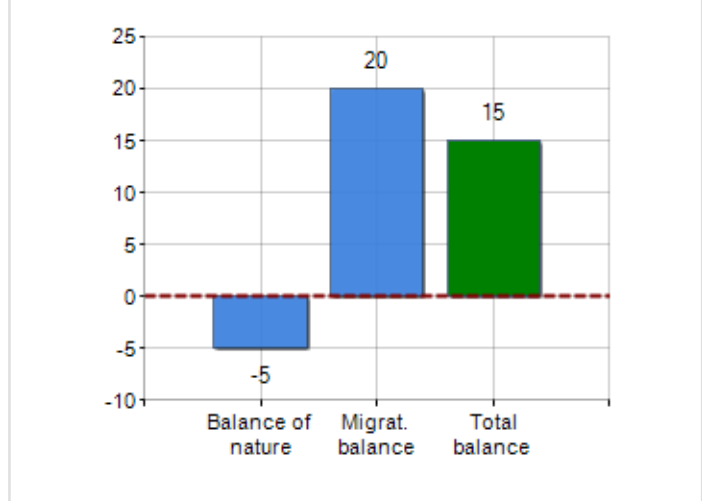

DEMOGRAPHIC BALANCE (YEAR 2019)

Balance of nature ^[1], Migrat. balance ^[2]

△ Balance of nature = Births - Deaths

△ Migration balance = Registered - Deleted

Rankings Municipality of arba