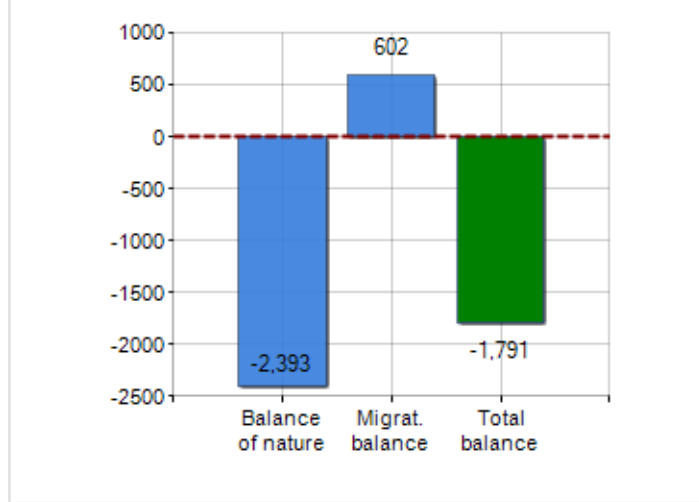

Territorial extension of **Province of ANCONA** and related population density, population per gender and number of households, average age and incidence of foreigners

**TERRITORY**

Region	Marche
Sign	AN
Municipality capital	Ancona
Municipalities in Province	47
Surface (Km2)	1,963.21
Population density (Inhabitants/Kmq)	239.3

**DEMOGRAPHIC DATA (YEAR 2019)**

Inhabitants (N.)	469,750
Families (N.)	205,951
Males (%)	48.4
Females (%)	51.6
Foreigners (%)	9.3
Average age (years)	46.4
Average annual variation (2014/2019)	-0.34

**MALES, FEMALES AND FOREIGNERS INCIDENCE (YEAR 2019)**

**DEMOGRAPHIC BALANCE (YEAR 2019)**

Balance of nature <sup>[1]</sup>, Migrat. balance <sup>[2]</sup>

- ▲ Balance of nature = Births - Deaths
- ▲ Migration balance = Registered - Deleted