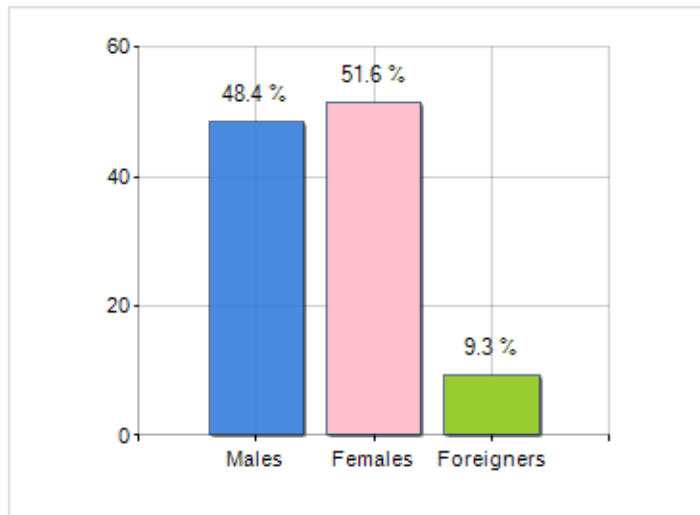

Territorial extension of **Province of ANCONA** and related population density, population per gender and number of households, average age and incidence of foreigners

**TERRITORY**

Region	Marche
Sign	AN
Municipality capital	Ancona
Municipalities in Province	47
Surface (Km2)	1,963.21
Population density (Inhabitants/Kmq)	239.3

**DEMOGRAPHIC DATA (YEAR 2019)**

Inhabitants (N.)	469,750
Families (N.)	205,951
Males (%)	48.4
Females (%)	51.6
Foreigners (%)	9.3
Average age (years)	46.4
Average annual variation (2014/2019)	-0.34

**MALES, FEMALES AND FOREIGNERS INCIDENCE (YEAR 2019)**

**DEMOGRAPHIC BALANCE (YEAR 2019)**

Balance of nature <sup>[1]</sup>, Migrat. balance <sup>[2]</sup>

- ▲ Balance of nature = Births - Deaths
- ▲ Migration balance = Registered - Deleted

# Rankings Province of ancona

the 5 most populated Municipalities: Ancona, Senigallia, Jesi, Osimo e Fabriano

is on 40° place among 107 provinces by demographic size

is on 38° place among 107 provinces per average age