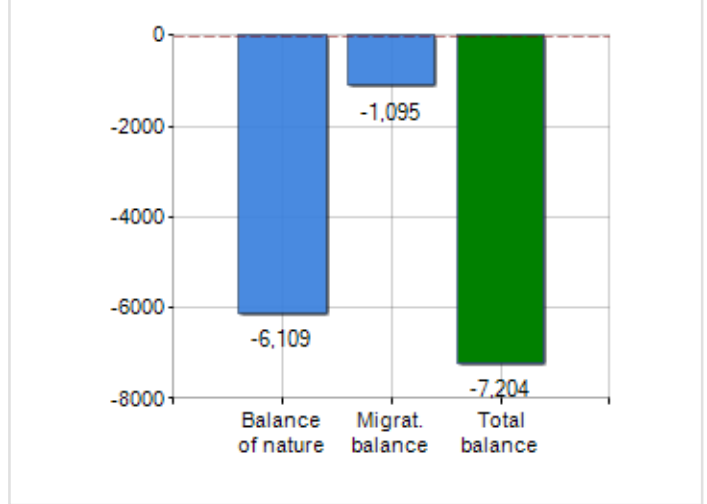

Territorial extension of **Region ABRUZZO** and related population density, population per gender and number of households, average age and incidence of foreigners

TERRITORY	DEMOGRAPHIC DATA (YEAR 2019)
Region Abruzzo	Inhabitants (N.) 1,305,770
Area SUD	Families (N.) 561,711
Municipality capital L'Aquila	Males (%) 48.8
Provinces in Region 4	Females (%) 51.2
Surface (Km2) 10,831.49	Foreigners (%) 6.8
Population density (Inhabitants/Kmq) 120.6	Average age (years) 46.0
	Average annual variation (2014/2019) -0.39

MALES, FEMALES AND FOREIGNERS INCIDENCE (YEAR 2019)

DEMOGRAPHIC BALANCE (YEAR 2019)

Balance of nature ^[1], Migrat. balance ^[2]

△ Balance of nature = Births - Deaths

△ Migration balance = Registered - Deleted

Rankings Region abruzzo

the 5 most populated Municipalities: Pescara, L'Aquila, Montesilvano, Teramo e Chieti

is on 14° place among 20 regions by demographic size

is on 9° place among 20 regions per average age
