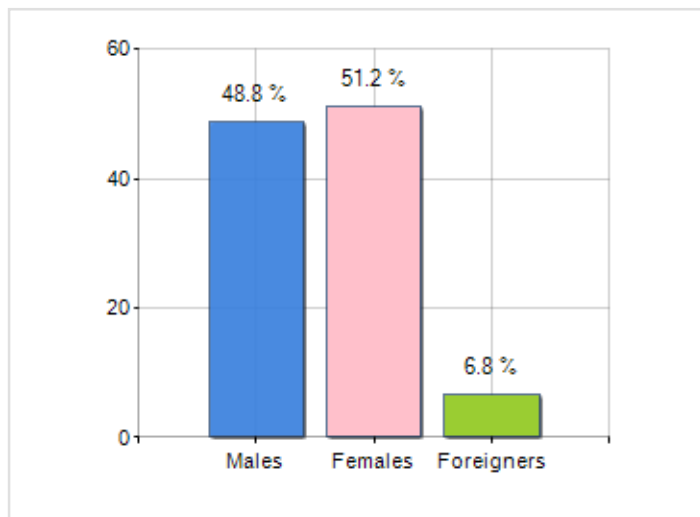

Territorial extension of **Region ABRUZZO** and related population density, population per gender and number of households, average age and incidence of foreigners

TERRITORY	DEMOGRAPHIC DATA (YEAR 2019)
Region Abruzzo	Inhabitants (N.) 1,305,770
Area SUD	Families (N.) 561,711
Municipality capital L'Aquila	Males (%) 48.8
Provinces in Region 4	Females (%) 51.2
Surface (Km2) 10,831.49	Foreigners (%) 6.8
Population density (Inhabitants/Kmq) 120.6	Average age (years) 46.0
	Average annual variation (2014/2019) -0.39

MALES, FEMALES AND FOREIGNERS INCIDENCE (YEAR 2019)

DEMOGRAPHIC BALANCE (YEAR 2019)

Balance of nature ^[1], Migrat. balance ^[2]

△ Balance of nature = Births - Deaths

△ Migration balance = Registered - Deleted

Rankings Region abruzzo

the 5 most populated Municipalities: Pescara, L'Aquila, Montesilvano, Teramo e Chieti

is on 14° place among 20 regions by demographic size

is on 9° place among 20 regions per average age
