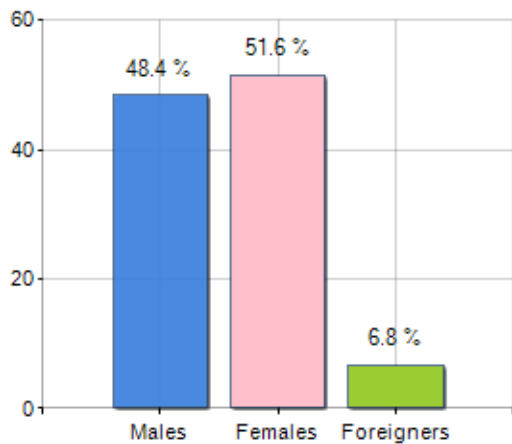

Territorial extension of **FRANCE** and related population density, population per gender and number of households, average age and incidence of foreigners

TERRITORY	DEMOGRAPHIC DATA (YEAR 2016)
Capital Paris	Inhabitants (N.) 65,508,663
Regions 16	Families (N.) 28,912,412
Provinces 97	Males (%) 48.4
Municipalities 34971	Females (%) 51.6
Surface (Km2) 637,487.54	Foreigners (%) 6.8
Population density (Inhabitants/Kmq) 102.8	Average age (years) 40.8
	Average annual variation (2011/2016) +1.21

#### MALES, FEMALES AND FOREIGNERS INCIDENCE (YEAR 2016)

▲ Balance of nature = Births - Deaths

▲ Migration balance = Registered - Deleted

## Rankings France

the 5 most populated Municipalities: Toulouse, Nice, Nantes, Montpellier e Strasbourg

5 with the highest average age are: Corse, Nouvelle-Aquitaine, Catalunya, Provence-Alpes-Côte d'Azur e Bourgogne-Franche-Comté

5 with the highest average age are: Creuse, Lot, Nièvre, Cantal e Dordogne