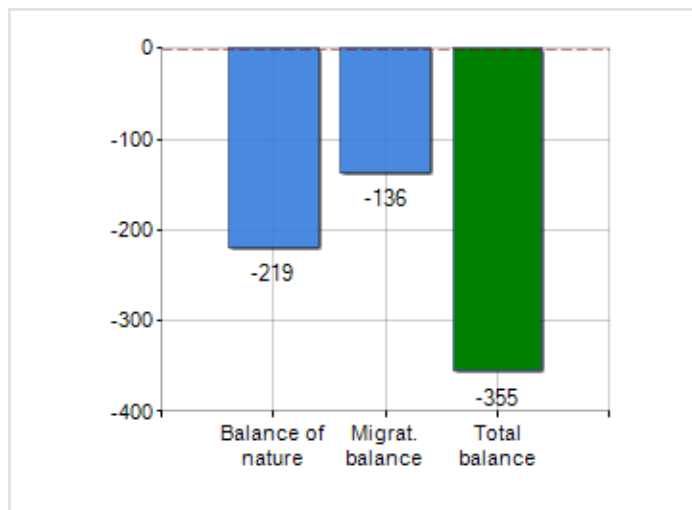

DEMOGRAPHIC BALANCE (YEAR 2018)

Balance of nature ^[1], Migrat. balance ^[2]

△ Balance of nature = Births - Deaths

△ Migration balance = Registered - Deleted

Rankings Province of võru county