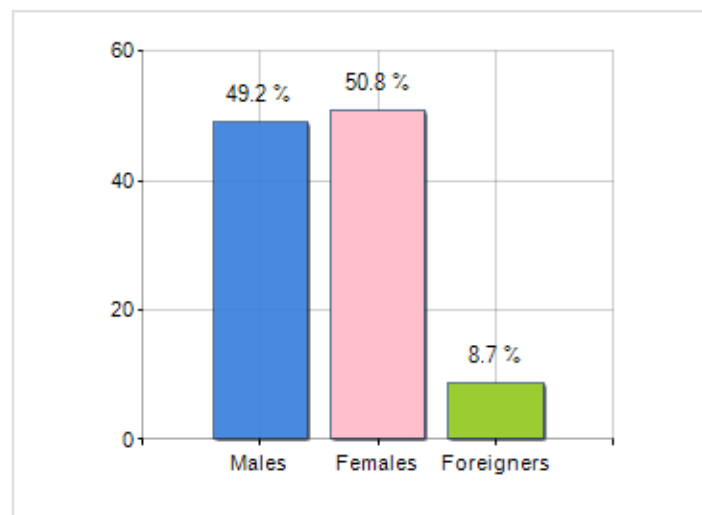

Territorial extension of **Province of VÕRU COUNTY** and related population density, population per gender and number of households, average age and incidence of foreigners

TERRITORY

Region	Southern Estonia
Sign	VÕRU COUNTY
Municipality capital	-
Municipalities in Province	5
Surface (Km2)	2,797.16
Population density (Inhabitants/Kmq)	12.8

DEMOGRAPHIC DATA (YEAR 2018)

Inhabitants (N.)	35,782
Families (N.)	0
Males (%)	49.2
Females (%)	50.8
Foreigners (%)	8.7
Average age (years)	43.9
Average annual variation (2015/2018)	-1.07

MALES, FEMALES AND FOREIGNERS INCIDENCE (YEAR 2018)

DEMOGRAPHIC BALANCE (YEAR 2018)

Balance of nature ^[1], Migrat. balance ^[2]

△ Balance of nature = Births - Deaths

△ Migration balance = Registered - Deleted

Rankings Province of võru county

the 5 most populated Municipalities: Võru city, Võru rural municipality, Rõuge rural municipality, Antsla rural municipality e Setomaa rural municipality

is on 7° place among 15 provinces by demographic size

is on 8° place among 15 provinces per average age
