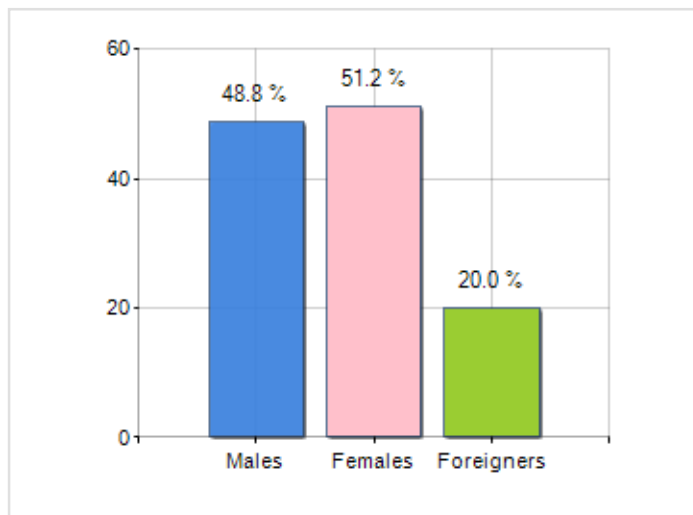

Territorial extension of **Province of VALGA COUNTY** and related population density, population per gender and number of households, average age and incidence of foreigners

TERRITORY

Region	Southern Estonia
Sign	VALGA COUNTY
Municipality capital	-
Municipalities in Province	3
Surface (Km2)	1,924.95
Population density (Inhabitants/Kmq)	14.7

DEMOGRAPHIC DATA (YEAR 2018)

Inhabitants (N.)	28,370
Families (N.)	0
Males (%)	48.8
Females (%)	51.2
Foreigners (%)	20.0
Average age (years)	44.1
Average annual variation (2015/2018)	-1.27

MALES, FEMALES AND FOREIGNERS INCIDENCE (YEAR 2018)

DEMOGRAPHIC BALANCE (YEAR 2018)

Balance of nature ^[1], Migrat. balance ^[2]

△ Balance of nature = Births - Deaths

△ Migration balance = Registered - Deleted

Rankings Province of valga county

the 5 most populated Municipalities: Valga rural municipality, Otepää rural municipality e Tõrva rural municipality
is on 12° place among 15 provinces by demographic size
is on 6° place among 15 provinces per average age
