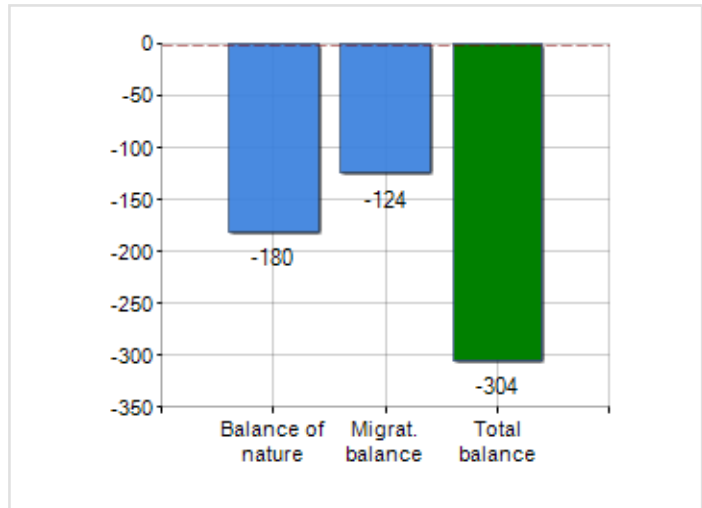

Territorial extension of **Province of VALGA COUNTY** and related population density, population per gender and number of households, average age and incidence of foreigners

TERRITORY

Region	Southern Estonia
Sign	VALGA COUNTY
Municipality capital	-
Municipalities in Province	3
Surface (Km2)	1,924.95
Population density (Inhabitants/Kmq)	14.7

DEMOGRAPHIC DATA (YEAR 2018)

Inhabitants (N.)	28,370
Families (N.)	0
Males (%)	48.8
Females (%)	51.2
Foreigners (%)	20.0
Average age (years)	44.1
Average annual variation (2015/2018)	-1.27

MALES, FEMALES AND FOREIGNERS INCIDENCE (YEAR 2018)

DEMOGRAPHIC BALANCE (YEAR 2018)

Balance of nature ^[1], Migrat. balance ^[2]

△ Balance of nature = Births - Deaths

△ Migration balance = Registered - Deleted

Rankings Province of valga county

the 5 most populated Municipalities: Valga rural municipality, Otepää rural municipality e Tõrva rural municipality
is on 12° place among 15 provinces by demographic size
is on 6° place among 15 provinces per average age
