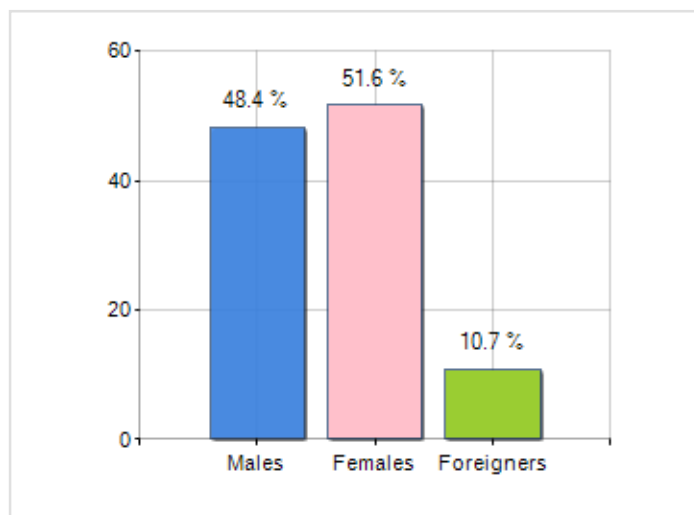

Territorial extension of **Region SOUTHERN ESTONIA** and related population density, population per gender and number of households, average age and incidence of foreigners

TERRITORY

Region	Southern Estonia
Area	-
Municipality capital	-
Provinces in Region	5
Surface (Km2)	15,694.20
Population density (Inhabitants/Kmq)	14.1

DEMOGRAPHIC DATA (YEAR 2018)

Inhabitants (N.)	221,467
Families (N.)	0
Males (%)	48.4
Females (%)	51.6
Foreigners (%)	10.7
Average age (years)	43.6
Average annual variation (2015/2018)	-0.78

MALES, FEMALES AND FOREIGNERS INCIDENCE (YEAR 2018)

DEMOGRAPHIC BALANCE (YEAR 2018)

Balance of nature ^[1], Migrat. balance ^[2]

△ Balance of nature = Births - Deaths

△ Migration balance = Registered - Deleted

Rankings Region southern estonia

the 5 most populated Municipalities: Pärnu city, Viljandi city, Valga rural municipality, Põlva rural municipality e Viljandi rural municipality

is on 2° place among 6 regions by demographic size

is on 3° place among 6 regions per average age
