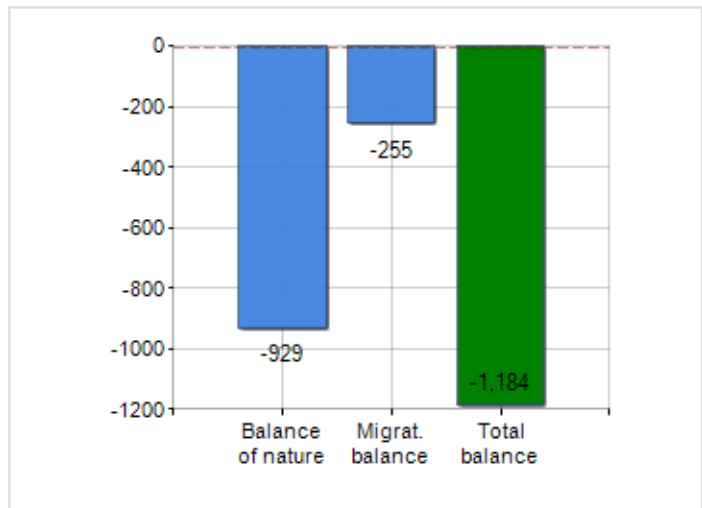

Territorial extension of **Region SOUTHERN ESTONIA** and related population density, population per gender and number of households, average age and incidence of foreigners

TERRITORY

Region	Southern Estonia
Area	-
Municipality capital	-
Provinces in Region	5
Surface (Km2)	15,694.20
Population density (Inhabitants/Kmq)	14.1

DEMOGRAPHIC DATA (YEAR 2018)

Inhabitants (N.)	221,467
Families (N.)	0
Males (%)	48.4
Females (%)	51.6
Foreigners (%)	10.7
Average age (years)	43.6
Average annual variation (2015/2018)	-0.78

MALES, FEMALES AND FOREIGNERS INCIDENCE (YEAR 2018)

DEMOGRAPHIC BALANCE (YEAR 2018)

Balance of nature ^[1], Migrat. balance ^[2]

△ Balance of nature = Births - Deaths

△ Migration balance = Registered - Deleted

Rankings Region southern estonia

the 5 most populated Municipalities: Pärnu city, Viljandi city, Valga rural municipality, Põlva rural municipality e Viljandi rural municipality

is on 2° place among 6 regions by demographic size

is on 3° place among 6 regions per average age
