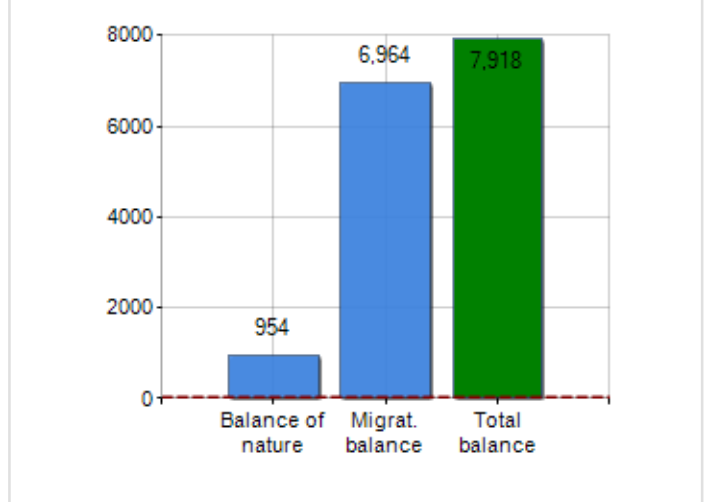

Territorial extension of **Region NORTHERN ESTONIA** and related population density, population per gender and number of households, average age and incidence of foreigners

TERRITORY	
Region	Northern Estonia
Area	-
Municipality capital	-
Provinces in Region	3
Surface (Km2)	9,055.04
Population density (Inhabitants/Kmq)	73.6

DEMOGRAPHIC DATA (YEAR 2018)	
Inhabitants (N.)	666,771
Families (N.)	0
Males (%)	46.7
Females (%)	53.3
Foreigners (%)	32.2
Average age (years)	40.5
Average annual variation (2015/2018)	+1.03

MALES, FEMALES AND FOREIGNERS INCIDENCE (YEAR 2018)

DEMOGRAPHIC BALANCE (YEAR 2018)

Balance of nature ^[1], Migrat. balance ^[2]

▲ Balance of nature = Births - Deaths

▲ Migration balance = Registered - Deleted

Rankings Region northern estonia

the 5 most populated Municipalities: Tallinn, Saue rural municipality, Viimsi rural municipality, Rae rural municipality e Maardu city

is on 1° place among 6 regions by demographic size

is on 6° place among 6 regions per average age
