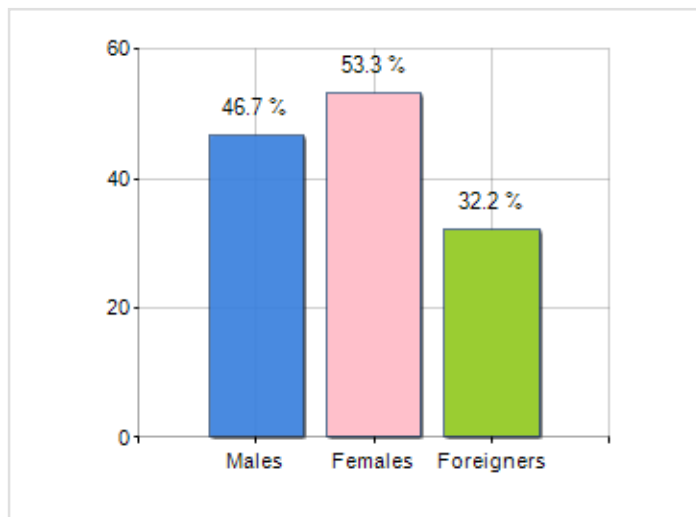

Territorial extension of **Region NORTHERN ESTONIA** and related population density, population per gender and number of households, average age and incidence of foreigners

TERRITORY	
Region	Northern Estonia
Area	-
Municipality capital	-
Provinces in Region	3
Surface (Km2)	9,055.04
Population density (Inhabitants/Kmq)	73.6

DEMOGRAPHIC DATA (YEAR 2018)	
Inhabitants (N.)	666,771
Families (N.)	0
Males (%)	46.7
Females (%)	53.3
Foreigners (%)	32.2
Average age (years)	40.5
Average annual variation (2015/2018)	+1.03

MALES, FEMALES AND FOREIGNERS INCIDENCE (YEAR 2018)

DEMOGRAPHIC BALANCE (YEAR 2018)

Balance of nature ^[1], Migrat. balance ^[2]

▲ Balance of nature = Births - Deaths

▲ Migration balance = Registered - Deleted

Rankings Region northern estonia

the 5 most populated Municipalities: Tallinn, Saue rural municipality, Viimsi rural municipality, Rae rural municipality e Maardu city

is on 1° place among 6 regions by demographic size

is on 6° place among 6 regions per average age
