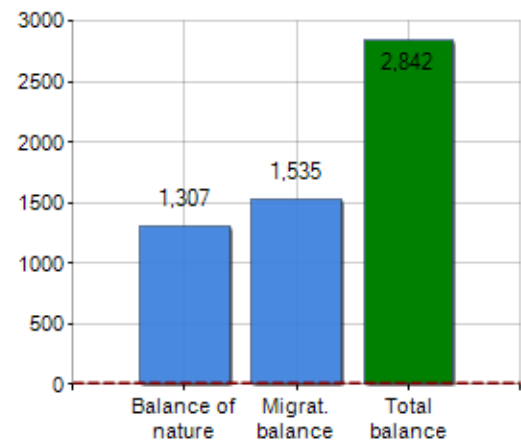

Foreigners (%) 18.2

Average age (years) 41.7

Average annual variation
(2016/2019) +0.71

MALES, FEMALES AND FOREIGNERS INCIDENCE
(YEAR 2019)

DEMOGRAPHIC BALANCE
(YEAR 2019)

Natural Balance ^[1], Migrat. balance ^[2]