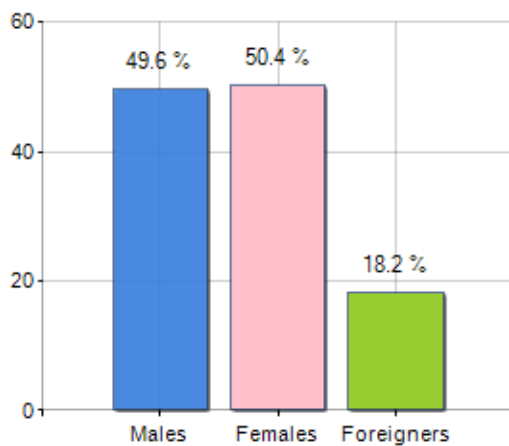

Territorial extension of **Region VORARLBERG** and related population density, population per gender and number of households, average age and incidence of foreigners

TERRITORY

Region VORARLBERG

Area -

Municipality capital Bregenz

Provinces in Region 4

Surface (Km²) 2,601.93

Population density
(Inhabitants/Kmq) 152.6

DEMOGRAPHIC DATA (YEAR 2019)

Inhabitants (N.) 397,139

Families (N.) 168,600

Males (%) 49.6

Females (%) 50.4

Foreigners (%) 18.2

Average age (years) 41.7

Average annual variation
(2016/2019) +0.71

MALES, FEMALES AND FOREIGNERS INCIDENCE
(YEAR 2019)

DEMOGRAPHIC BALANCE
(YEAR 2019)

Natural Balance ^[1], Migrat. balance ^[2]

is on 8° place among 9 regions by demographic size

is on 8° place among 9 regions per average age