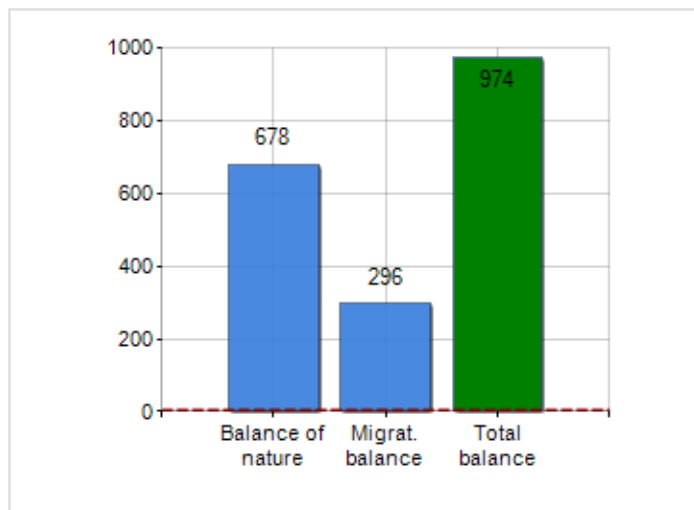

Territorial extension of **Province of FELDKIRCH** and related population density, population per gender and number of households, average age and incidence of foreigners

TERRITORY	DEMOGRAPHIC DATA (YEAR 2019)
Region VORARLBERG	Inhabitants (N.) 108,133
Sign Feldkirch	Families (N.) 45,287
Municipality capital Feldkirch	Males (%) 49.7
Municipalities in Province 24	Females (%) 50.3
Surface (Km2) 278.58	Foreigners (%) 16.9
Population density (Inhabitants/Kmq) 388.2	Average age (years) 41.5
	Average annual variation (2016/2019) +0.91

MALES, FEMALES AND FOREIGNERS INCIDENCE (YEAR 2019)

DEMOGRAPHIC BALANCE (YEAR 2019)

Natural Balance ^[1], Migrat. balance ^[2]

▲ Natural balance = Births - Deaths

▲ Migration balance = Registered - Deleted