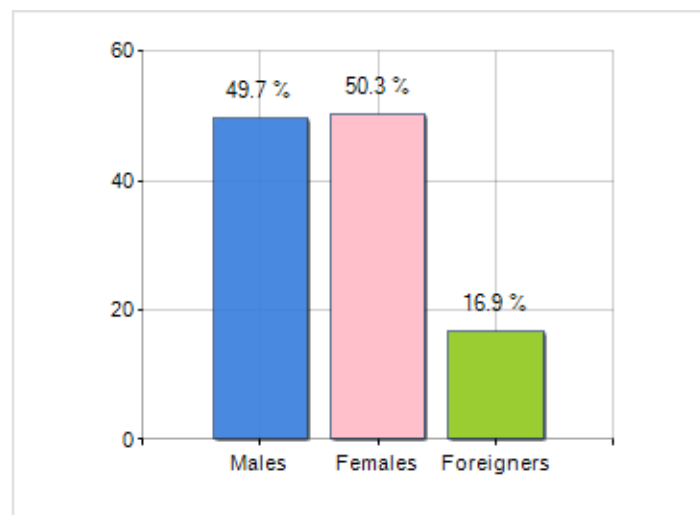

Territorial extension of **Province of FELDKIRCH** and related population density, population per gender and number of households, average age and incidence of foreigners

TERRITORY	DEMOGRAPHIC DATA (YEAR 2019)
Region VORARLBERG	Inhabitants (N.) 108,133
Sign Feldkirch	Families (N.) 45,287
Municipality capital Feldkirch	Males (%) 49.7
Municipalities in Province 24	Females (%) 50.3
Surface (Km2) 278.58	Foreigners (%) 16.9
Population density (Inhabitants/Kmq) 388.2	Average age (years) 41.5
	Average annual variation (2016/2019) +0.91

MALES, FEMALES AND FOREIGNERS INCIDENCE (YEAR 2019)

DEMOGRAPHIC BALANCE (YEAR 2019)

Natural Balance ^[1], Migrat. balance ^[2]

▲ Natural balance = Births - Deaths

▲ Migration balance = Registered - Deleted