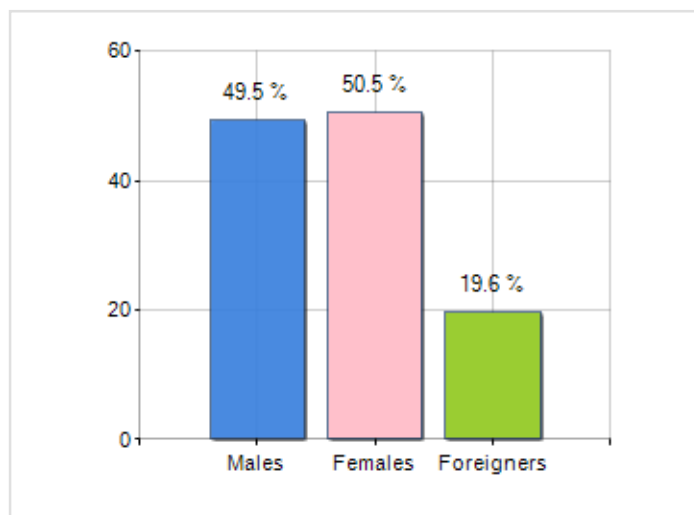

Territorial extension of **Province of DORNBIRN** and related population density, population per gender and number of households, average age and incidence of foreigners

TERRITORY	DEMOGRAPHIC DATA (YEAR 2019)
Region VORARLBERG	Inhabitants (N.) 89,912
Sign Dornbirn	Families (N.) 38,431
Municipality capital Dornbirn	Males (%) 49.5
Municipalities in Province 3	Females (%) 50.5
Surface (Km2) 172.87	Foreigners (%) 19.6
Population density (Inhabitants/Kmq) 520.1	Average age (years) 41.2
	Average annual variation (2016/2019) +0.94

#### MALES, FEMALES AND FOREIGNERS INCIDENCE (YEAR 2019)

#### DEMOGRAPHIC BALANCE (YEAR 2019)

Natural Balance <sup>[1]</sup>, Migrat. balance <sup>[2]</sup>

▲ Natural balance = Births - Deaths

▲ Migration balance = Registered - Deleted