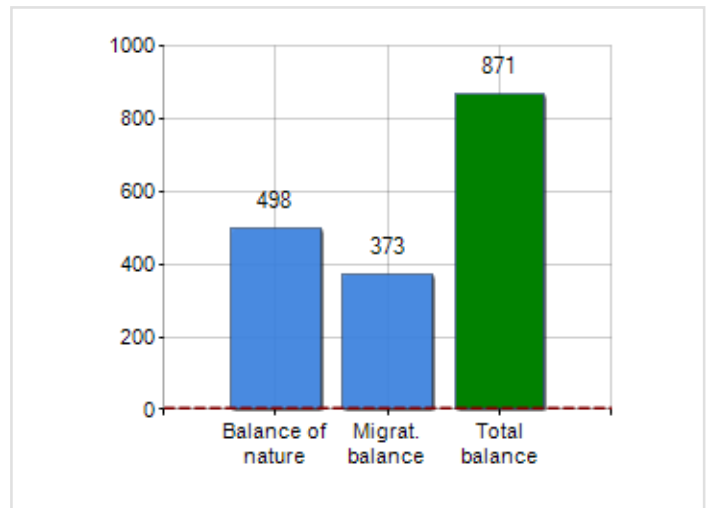

Territorial extension of **Province of DORNBIRN** and related population density, population per gender and number of households, average age and incidence of foreigners

TERRITORY	DEMOGRAPHIC DATA (YEAR 2019)
Region VORARLBERG	Inhabitants (N.) 89,912
Sign Dornbirn	Families (N.) 38,431
Municipality capital Dornbirn	Males (%) 49.5
Municipalities in Province 3	Females (%) 50.5
Surface (Km2) 172.87	Foreigners (%) 19.6
Population density (Inhabitants/Kmq) 520.1	Average age (years) 41.2
	Average annual variation (2016/2019) +0.94

#### MALES, FEMALES AND FOREIGNERS INCIDENCE (YEAR 2019)

#### DEMOGRAPHIC BALANCE (YEAR 2019)

Natural Balance <sup>[1]</sup>, Migrat. balance <sup>[2]</sup>

▲ Natural balance = Births - Deaths

▲ Migration balance = Registered - Deleted