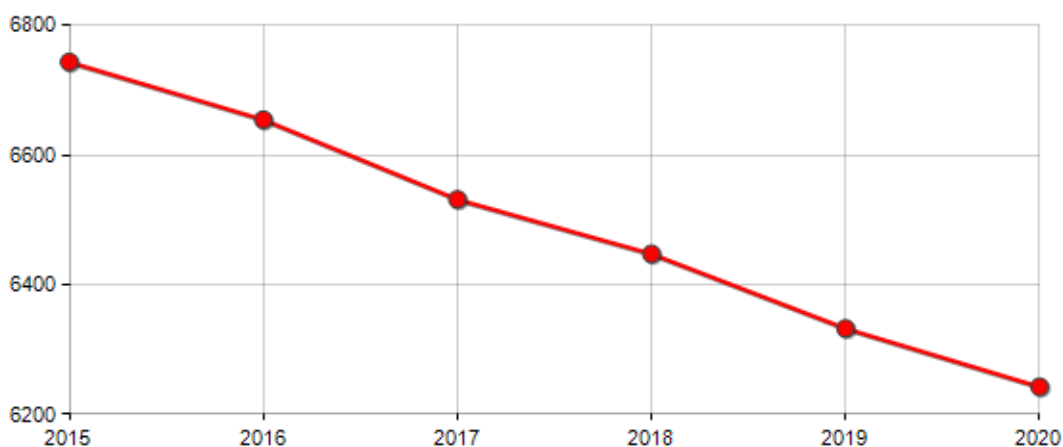

Resident population and its related trend, balance of nature and migratory balance, birth rate, death rate, growth rate and migration rate in **Municipality of LIBRAZHD**

INHABITANTS TREND

Year	Inhabitants (N.)	Variation % on previous year
2015	6,744	-
2016	6,655	-1.32
2017	6,532	-1.85
2018	6,448	-1.29
2019	6,333	-1.78
2020	6,243	-1.42

Average annual variation (2015/2020): **-1.53**

Average annual variation (2018/2020): **-1.60**

INHABITANTS TREND

△ Natural balance = Births - Deaths

△ Migration balance = Registered - Deleted

△ Total balance = Balance of nature + Migration balance

△ Birth rate = (Births / average Inhabitants) * 1,000

△ Death rate = (Deaths / average Inhabitants) * 1,000

△ Migration rate = (Migration balance / average Inhabitants) * 1,000

[^](#) Growth rate = Birth rate - Death rate + Migration rate